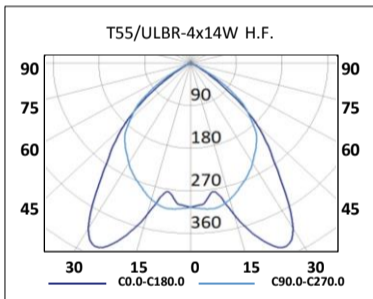

Lux-May

POLYVALENT RECESSED T5 • H.F. LOW LUMINANCE

POLYVALENT RECESSED T5
T55/ULBR, T55/UBBR
T55/UB, T55/UL
T55/UMBR

UGR<17

T55/UMBR

T55/UL

T55/ULBR