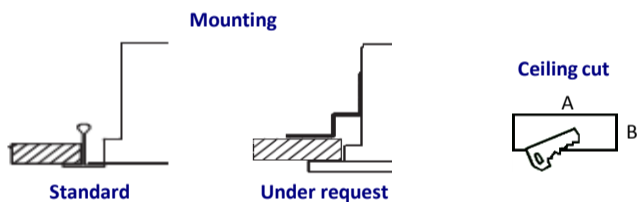

## LOW LUMINANCE

<b>Mounting</b>	Recessed. Armstrong ceilings, plaster, plasterboard (polyvalent).
<b>Lamps</b>	T5 
<b>Optical system</b>	Parabolic diffuser, double parabolic cross blades (T55/ULBR, T55/UBBR). Parabolic diffuser, flat plates cross blades (T55/UB, T55/UL). Double parabolic bright aluminum diffuser (T55/UMBR).
<b>Light distribution</b>	Direct.
<b>Bright</b>	Electronic control gear (EEI=A2). PF>0,95 Possibility of incorporating dimmable electronic control gear (EEI=A1 1-10V or DALI) and/or emergency Kit (1 or 3 hours).
<b>Material</b>	Body: White enameled steel. High resistance to torsion and guaranteed minimum thickness of 0.6mm, according to ENER-10 and VDE standards. Diffuser: Very low luminance bright double parabolic aluminum (T55/ULBR, T55/UBBR, T55/UMBR). Bright blades aluminum (T55/UB, T55/UL). Embellisher: Smooth, aluminum bright (T55/ULBR), enameled in white (T55/UBBR). Smooth enameled in white (T55/UB), smooth bright aluminum (T55/UL). Lacquered in white and micro perforated (T55/UMBR).
<b>Surface finish</b>	Painted in white epoxy-polyester RAL 9016. Under request, other RAL colours.