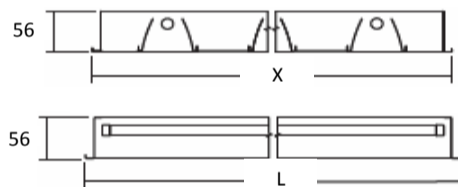

## LOW LUMINANCE

<b>Mounting</b>	Recessed. Armstrong ceilings, plaster, plasterboard (polyvalent).
<b>Lamps</b>	T5 
<b>Optical system</b>	Parabolic diffuser, double parabolic cross blades (T55/ULBR, T55/UBBR). Parabolic diffuser, flat plates cross blades (T55/UB, T55/UL). Double parabolic bright aluminum diffuser (T55/UMBR).
<b>Light distribution</b>	Direct.
<b>Bright</b>	Electronic control gear (EEI=A2). PF>0,95 Possibility of incorporating dimmable electronic control gear (EEI=A1 1-10V or DALI) and/or emergency Kit (1 or 3 hours).
<b>Material</b>	Body: White enameled steel. High resistance to torsion and guaranteed minimum thickness of 0.6mm, according to ENER-10 and VDE standards. Diffuser: Very low luminance bright double parabolic aluminum (T55/ULBR, T55/UBBR, T55/UMBR). Bright blades aluminum (T55/UB, T55/UL). Embellisher: Smooth, aluminum bright (T55/ULBR), enameled in white (T55/UBBR). Smooth enameled in white (T55/UB), smooth bright aluminum (T55/UL). Lacquered in white and micro perforated (T55/UMBR).
<b>Surface finish</b>	Painted in white epoxy-polyester RAL 9016. Under request, other RAL colours.