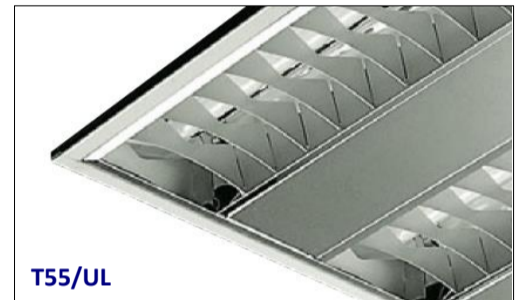

Lux-May

POLYVALENT RECESSED T5 • H.F. LOW LUMINANCE

POLYVALENT RECESSED T5
T55/ULBR, T55/UBBR
T55/UB, T55/UL
T55/UMBR

UGR<17

T55/UB