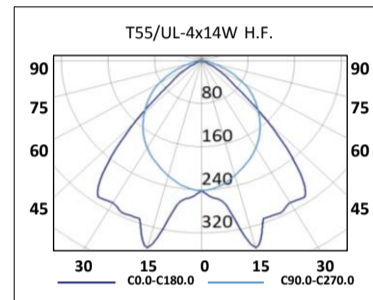

Lux-May

POLYVALENT RECESSED T5 • H.F. LOW LUMINANCE

POLYVALENT RECESSED T5
T55/ULBR, T55/UBBR
T55/UB, T55/UL
T55/UMBR

UGR<17

T55/UB