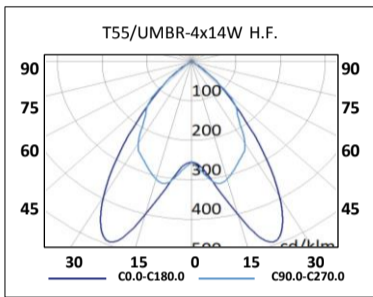

Lux-May

POLYVALENT RECESSED T5 • H.F. LOW LUMINANCE

POLYVALENT RECESSED T5
T55/ULBR, T55/UBBR
T55/UB, T55/UL
T55/UMBR

UGR<17

T55/UBBR