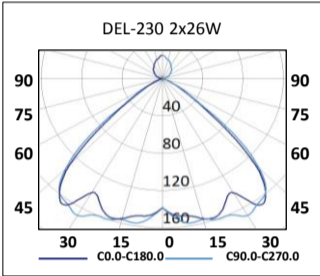

### RECESSED DOWNLIGHT

**DEL-195**  
**DEL-230**  
**DEL-265**

**DEL-195**

**DEL-230**

**DEL-265**

<b>Mounting</b>	Recessed.
<b>Lamps</b>	TC-DEL / TC-TEL  
<b>Optical system</b>	Reflector.
<b>Light distribution</b>	Direct.
<b>Wiring</b>	Electronic control gear (EEI=A2). PF>0,95 Under request, dimmable electronic control gear (EEI=A1 1-10V o DALI).
<b>Material</b>	Body: Galvanized steel 0.6mm. Reflector: Turbo parabolic made of bright anodized aluminum.
<b>Surface finish</b>	White colour RAL 9003.