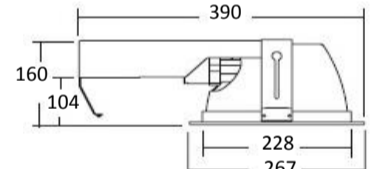

### RECESSED DOWNLIGHT

**DEL-195**  
**DEL-230**  
**DEL-265**

**DEL-195**

**DEL-230**

**DEL-265**

<b>Mounting</b>	Recessed.
<b>Lamps</b>	TC-DEL / TC-TEL  
<b>Optical system</b>	Reflector.
<b>Light distribution</b>	Direct.
<b>Wiring</b>	Electronic control gear (EEI=A2). PF>0,95 Under request, dimmable electronic control gear (EEI=A1 1-10V o DALI).
<b>Material</b>	Body: Galvanized steel 0.6mm. Reflector: Turbo parabolic made of bright anodized aluminum.
<b>Surface finish</b>	White colour RAL 9003.

**Mounting**

**DEL-195**

**Ceiling cut**

**DEL-230**

**Ceiling cut**

**DEL-265**

**Ceiling cut**

UNDER REQUEST