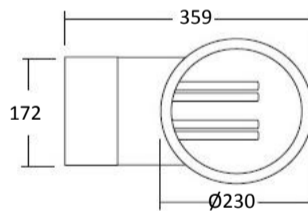

### RECESSED DOWNLIGHT

**DEL-195**  
**DEL-230**  
**DEL-265**

**DEL-195**

**DEL-230**

**DEL-265**

<b>Mounting</b>	Recessed.
<b>Lamps</b>	TC-DEL / TC-TEL  
<b>Optical system</b>	Reflector.
<b>Light distribution</b>	Direct.
<b>Wiring</b>	Electronic control gear (EEI=A2). PF>0,95 Under request, dimmable electronic control gear (EEI=A1 1-10V o DALI).
<b>Material</b>	Body: Galvanized steel 0.6mm. Reflector: Turbo parabolic made of bright anodized aluminum.
<b>Surface finish</b>	White colour RAL 9003.

**Mounting**

**DEL-195**

**Ceiling cut**

**DEL-230**

**Ceiling cut**

**DEL-265**

**Ceiling cut**

UNDER REQUEST