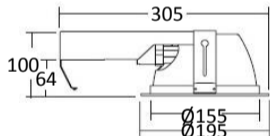

RECESSED DOWNLIGHTS • H.F.

RECESSED DOWNLIGHT

DEL-195
DEL-230
DEL-265

Mounting	Recessed.
Lamps	TC-DEL / TC-TEL
Optical system	Reflector.
Light distribution	Direct.
Wiring	Electronic control gear (EEI=A2). PF>0,95 Under request, dimmable electronic control gear (EEI=A1 1-10V o DALI).
Material	Body: Galvanized steel 0.6mm. Reflector: Turbo parabolic made of bright anodized aluminum.
Surface finish	White colour RAL 9003.

DEL-195

DEL-230

DEL-265

UNDER REQUEST