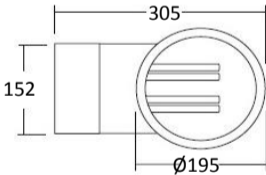

RECESSED DOWNLIGHTS • H.F.

RECESSED DOWNLIGHT

DEL-195
DEL-230
DEL-265

Mounting	Recessed.
Lamps	TC-DEL / TC-TEL
Optical system	Reflector.
Light distribution	Direct.
Wiring	Electronic control gear (EEI=A2). PF>0,95 Under request, dimmable electronic control gear (EEI=A1 1-10V o DALI).
Material	Body: Galvanized steel 0.6mm. Reflector: Turbo parabolic made of bright anodized aluminum.
Surface finish	White colour RAL 9003.

DEL-195

Ceiling cut

DEL-230

DEL-265

UNDER REQUEST