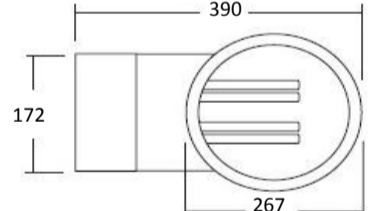

### RECESSED DOWNLIGHT

**DEL-195**  
**DEL-230**  
**DEL-265**

**DEL-195**

**DEL-230**

**DEL-265**

<b>Mounting</b>	Recessed.
<b>Lamps</b>	TC-DEL / TC-TEL  
<b>Optical system</b>	Reflector.
<b>Light distribution</b>	Direct.
<b>Wiring</b>	Electronic control gear (EEI=A2). PF>0,95 Under request, dimmable electronic control gear (EEI=A1 1-10V o DALI).
<b>Material</b>	Body: Galvanized steel 0.6mm. Reflector: Turbo parabolic made of bright anodized aluminum.
<b>Surface finish</b>	White colour RAL 9003.

**Mounting**

**DEL-195**

**Ceiling cut**

**DEL-230**

**Ceiling cut**

**DEL-265**

**Ceiling cut**

UNDER REQUEST