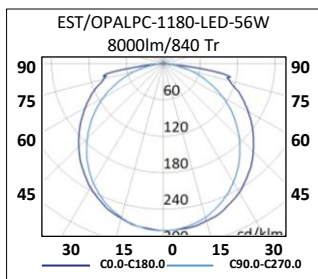

WATERPROOF FITTING LED EST/OPALPC

- NO CLIPS DIFFUSER
- VERY REDUCED HEIGHT
- QUICK CONNECTION

Mounting	Surface.
Light source	LED linear modules SMD TRIDONIC.
Optical system	Diffuser resistant to UVA rays (no clips system), reflector. Colour temperature 4000K, standard. (Option 3000K, 5000K, 6000K).
Light distribution	Direct.
Wiring	Electronic control gear (EEI=A++) Tridonic. PF>0,95 Possibility of incorporating dimmable electronic control gear (1-10V or DALI), emergency Kit 1 or 3 hours, multivoltage gear 110-240V, presence detector and/or light sensor.
Material	Body: Polycarbonate. Reflector: Aluminum. Diffuser: Unbreakable opal polycarbonate. Ceiling fixing: Stainless steel clamp
Surface finish	Body: Grey color with efficient gasket wich is injected into the body.
Accessories	Suspension set 2 units (not included).
Benefits	Ultra compact waterproof fitting. LED luminaire with integrated electronic control gear. Optimal lighting curve, homogeneous lighting in all area of projection. Low power consumption and high efficiency. Average service life > 50.000 hours. Maintenance-optimised design. Careful with the environment, it does not contain mercury. Access to connection terminal without disassembling the luminaire, easy installation.

11500 lm 164 lm/W >80 Ra