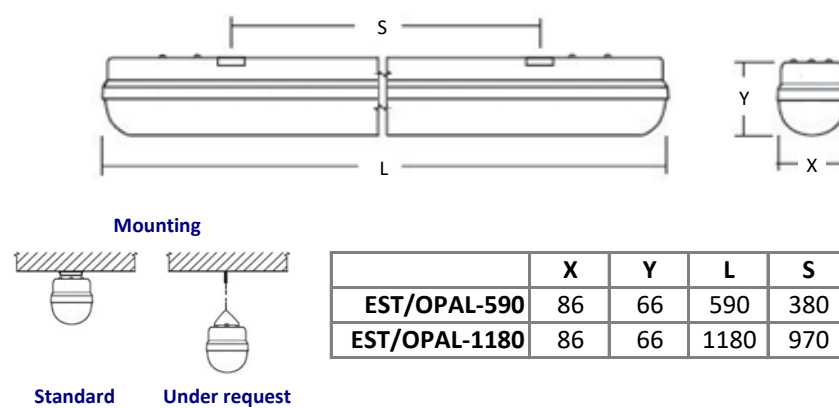

CODE	REFERENCE	Kg.	Light output		Power	Efficiency	Colour temperature and rendering index		DIMM		Emergency		Replace to lamp	
			lm	W			lm/W	CCT (K)	CRI (Ra)	1-10V	DALI	MC-1		MC-3
01237L1170	EST/OPALPC-590-LED-12W 1800lm/840 Tr	(0,8)	1800	12	150	4000	>80	✓	✓	✓	-	2x18W.		
01237L1310	EST/OPALPC-590-LED-24W-3600lm/840 Tr	(0,8)	3600	24	150	4000	>80	✓	✓	✓	-	>2x18W.		
01237L1400	EST/OPALPC-590-LED-28W-4500lm/840 Tr	(0,8)	4500	28	161	4000	>80	✓	✓	✓	-	>2x18W.		
01237L2340	EST/OPALPC-1180-LED-24W 3600lm/840 Tr	(1,4)	3600	24	150	4000	>80	✓	✓	✓	✓	2x36W.		
01237L2620	EST/OPALPC-1180-LED-48W 7200lm/840 Tr	(1,4)	7200	48	150	4000	>80	✓	✓	✓	✓	>2x36W.		
01237L2800	EST/OPALPC-1180-LED-56W 8000lm/840 Tr	(1,4)	8000	56	143	4000	>80	✓	✓	✓	✓	>2x36W.		

More powers on request. Note: Standard 4000K. Possibility 3000K, 5000K and 6000K.

more information in www.lux-may.com

LUX-MAY reserves the right to change product characteristics without notice.