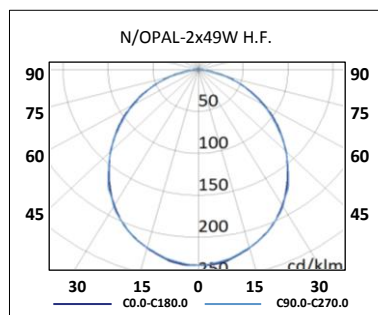

N/OPAL

Mounting	Surface.
Lamps	T5
Optical system	Aluminum diffuser.
Light distribution	Direct.
Wiring	Electronic ballast EEI=A2. PF>0,95
Material	Body: White lacquered steel with anti-corrosive treatment according to ENEC-10 and VDE standards. Diffuser: Opal plate.
Surface finish	Body: White colour.