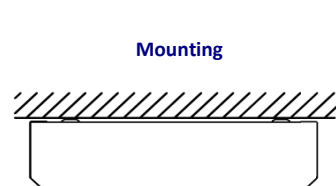

# SURFACE LUMINAIRES T5 • H.F.

**SURFACE**  
**N/OPAL**

**N/OPAL**

<b>Mounting</b>	Surface.
<b>Lamps</b>	T5
<b>Optical system</b>	Aluminum diffuser.
<b>Light distribution</b>	Direct.
<b>Wiring</b>	Electronic ballast EEI=A2. PF>0,95
<b>Material</b>	Body: White lacquered steel with anti-corrosive treatment according to ENEC-10 and VDE standards. Diffuser: Opal plate.
<b>Surface finish</b>	Body: White colour.

	X	Y	L	S1	S2
<b>1x28 / 1x54W.</b>	173	84	1250	85	1075
<b>1x35 / 1x49 / 1x80W.</b>	173	84	1550	85	1375
<b>2x14 / 2x24W.</b>	290	84	620	205	510
<b>2x28 / 2x54W.</b>	290	84	1250	205	1075
<b>2x35 / 2x49 / 2x80W.</b>	290	84	1550	205	1375
<b>4x14 / 4x24W.</b>	620	84	620	520	345