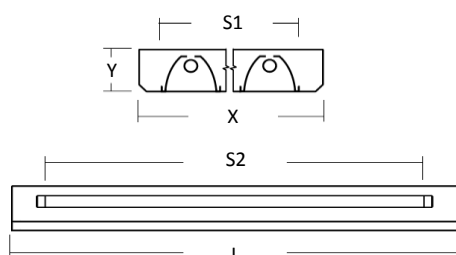

	X	Y	L	S1	S2
<b>1x28 / 1x54W.</b>	173	84	1250	85	1075
<b>1x35 / 1x49 / 1x80W.</b>	173	84	1550	85	1375
<b>2x14 / 2x24W.</b>	290	84	620	205	510
<b>2x28 / 2x54W.</b>	290	84	1250	205	1075
<b>2x35 / 2x49 / 2x80W.</b>	290	84	1550	205	1375
<b>4x14 / 4x24W.</b>	620	84	620	520	345

CODE	REFERENCE	Kg.	Power	Lamp	Lampholder	Specifications
			W			
1512883128	<b>N/OPAL-1x28W H.F.</b>	(4,6)	28	T5	G5	Surface T5, steel body in white colour, opal plate diffuser.
1512883154	<b>N/OPAL-1x54W H.F.</b>	(4,6)	54	T5	G5	Surface T5, steel body in white colour, opal plate diffuser.
1512883135	<b>N/OPAL-1x35W H.F.</b>	(5,7)	35	T5	G5	Surface T5, steel body in white colour, opal plate diffuser.
1512883149	<b>N/OPAL-1x49W H.F.</b>	(5,7)	49	T5	G5	Surface T5, steel body in white colour, opal plate diffuser.
1512883180	<b>N/OPAL-1x80W H.F.</b>	(5,7)	80	T5	G5	Surface T5, steel body in white colour, opal plate diffuser.
1512883214	<b>N/OPAL-2x14W H.F.</b>	(3,4)	28	T5	G5	Surface T5, steel body in white colour, opal plate diffuser.
1512883224	<b>N/OPAL-2x24W H.F.</b>	(3,4)	48	T5	G5	Surface T5, steel body in white colour, opal plate diffuser.
1512883228	<b>N/OPAL-2x28W H.F.</b>	(6,1)	56	T5	G5	Surface T5, steel body in white colour, opal plate diffuser.
1512883254	<b>N/OPAL-2x54W H.F.</b>	(6,1)	108	T5	G5	Surface T5, steel body in white colour, opal plate diffuser.
1512883235	<b>N/OPAL-2x35W H.F.</b>	(7,3)	70	T5	G5	Surface T5, steel body in white colour, opal plate diffuser.
1512883249	<b>N/OPAL-2x49W H.F.</b>	(7,3)	98	T5	G5	Surface T5, steel body in white colour, opal plate diffuser.
1512883280	<b>N/OPAL-2x80W H.F.</b>	(7,3)	160	T5	G5	Surface T5, steel body in white colour, opal plate diffuser.
15128823414	<b>N/OPAL-4x14W H.F.</b>	(5,9)	56	T5	G5	Surface T5, steel body in white colour, opal plate diffuser.
15128823424	<b>N/OPAL-4x24W H.F.</b>	(5,9)	96	T5	G5	Surface T5, steel body in white colour, opal plate diffuser.