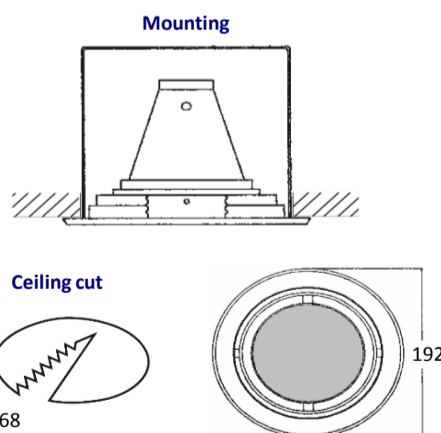

MULTIDIRECTIONALS RECESSED

MULTIDIRECTIONALS RECESSED
LXR-PAR30S
EXT-PAR30S
LXL-PAR30L

LXR-PAR30S

EXT-PAR30S

LXL-PAR30L

Mounting	Recessed.
Lamps	Halogen.   PAR30S, PAR30L or LED equivalent.
Optical system	Reflector.
Light distribution	Direct.
Wiring	Gear and lamps not included (under request).
Material	Body: Aluminum and steel.
Acabado	Body: Aluminum and steel enameled in grey.
Accessories	Brackets included.

EXT-PAR30S

CODE	REFERENCE	Kg.	Power max. W	Lamp	Lampholder	Specifications
040100029	LXR-PAR30S	(0,7)	75	PAR30S	E-27	Aluminum and steel body recessed multidirectional.
040100031	EXT-PAR30S	(1,2)	75	PAR30S	E-27	Aluminum and steel body recessed multidirectional.
040100030	LXL-PAR30L	(1,0)	75	PAR30L	E-27	Aluminum and steel body recessed multidirectional.