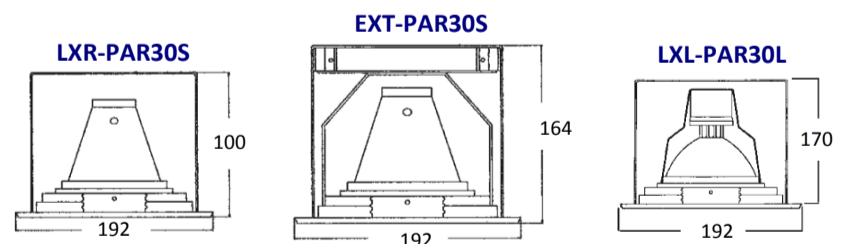

MULTIDIRECTIONALS RECESSED

MULTIDIRECTIONALS RECESSED
LXR-PAR30S
EXT-PAR30S
LXL-PAR30L

LXR-PAR30S

EXT-PAR30S

LXL-PAR30L

Mounting	Recessed.
Lamps	Halogen.   PAR30S, PAR30L or LED equivalent.
Optical system	Reflector.
Light distribution	Direct.
Wiring	Gear and lamps not included (under request).
Material	Body: Aluminum and steel.
Acabado	Body: Aluminum and steel enameled in grey.
Accessories	Brackets included.

EXT-PAR30S

CODE	REFERENCE	Kg.	Power max. W	Lamp	Lampholder	Specifications
040100029	LXR-PAR30S	(0,7)	75	PAR30S	E-27	Aluminum and steel body recessed multidirectional.
040100031	EXT-PAR30S	(1,2)	75	PAR30S	E-27	Aluminum and steel body recessed multidirectional.
040100030	LXL-PAR30L	(1,0)	75	PAR30L	E-27	Aluminum and steel body recessed multidirectional.