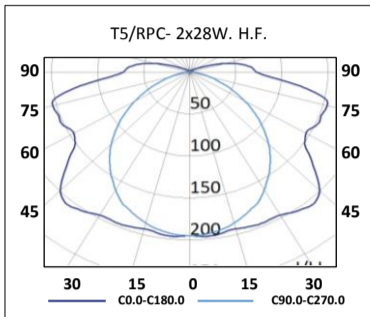

WATERPROOF FITTINGS T5 IP65 • H.F.

UNBREAKABLE
POLYCARBONATE

WATERPROOF FITTING T5 T5/RPC

Mounting	Surface.
Lamps	T5
Optical system	Resistant to UVA rays diffuser / White reflector.
Light distribution	Direct.
Wiring	Electronic control gear (EEI=A2). PF>0,95 Possibility of incorporating dimmable electronic control gear (EEI=A1 1-10V or DALI).
Material	Body: Unbreakable polycarbonate. Ultra-compact waterproof luminaire. Diffuser: Injected unbreakable polycarbonate with longitudinal prismatic stripes. Reflector: Cold rolled steel, lacquered in white epoxy-polyester. Clips: Stainless steel included.
Surface finish	Body: Grey with efficient polyurethane gasket.

INOX CLAMP
INCLUDED

SUSPENSION SET
INCLUDED

Mounting

	L	S
1x14W./1x24W.	610	372
1x28W./1x54W.	1210	860
1x35W./1x49W./1x80W.	1510	955
2x28W./2x54W.	1210	860
2x35W./2x49W.	1510	955

AVAILABLE

CODE	REFERENCE	Kg.	Power	Lamp	Lampholder	DIMM		Emergency	
						1-10V	DALI	MC-1	MC-3
01237013114	T5/RPC-1x14W H.F.	(0,8)	14	T5	G5	✓	✓	-	-
01237013124	T5/RPC-1x24W H.F.	(0,8)	24	T5	G5	✓	✓	-	-
01237013128	T5/RPC-1x28W H.F.	(1,6)	28	T5	G5	✓	✓	✓	✓
01237013154	T5/RPC-1x54W H.F.	(1,6)	54	T5	G5	✓	✓	✓	✓
01237013135	T5/RPC-1x35W H.F.	(2,2)	35	T5	G5	✓	✓	✓	✓
01237013149	T5/RPC-1x49W H.F.	(2,2)	49	T5	G5	✓	✓	✓	✓
01237013180	T5/RPC-1x80W H.F.	(2,2)	80	T5	G5	✓	✓	✓	✓
01237013228	T5/RPC-2x28W H.F.	(2,2)	56	T5	G5	✓	✓	✓	✓
01237013254	T5/RPC-2x54W H.F.	(2,2)	108	T5	G5	✓	✓	✓	✓
01237013235	T5/RPC-2x35W H.F.	(2,9)	70	T5	G5	✓	✓	✓	✓
01237013249	T5/RPC-2x49W H.F.	(2,9)	98	T5	G5	✓	✓	✓	✓