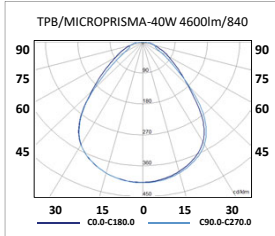

Lux-May

RECESSED • LED

FLICKER FREE

IMPROVEMENT IN EFFICIENCY UP TO 115 lm/W

RECESSED LED
TPB/MICROPRISMA

TPB/MICROPRISMA

Driver LUX-MAY

UGR<18

Mounting	Recessed.
Light source	LED linear modules SMD Temperature color 4000K.
Optical system	Microprismatic diffuser.
Light distribution	Direct.
Wiring	Electronic control gear (EEI=A+). PF>0,95. Possibility of incorporating dimmable electronic control gear (1-10V or DALI) and/or emergency Kit (1 or 3 hours). Optional, flicker free.
Material	Body: Iron painted white with rigid linear LED. Frame: Professional design of extruded aluminum lacquer in white. Diffuser: Microprismatic thermoplastic material for easy cleaning.
Surface finish	Body: White colour frame (RAL 9003).
Accessories	Under request, springs for plaster ceilings, fitting for plaster recess, custom accessories for asymmetric hidden ceilings, clip-in, ...
Benefits	LED luminaire with integrated electronic control gear. Technological guarantee. Optimal lighting curve, homogeneous illumination throughout the projection area. Low consumption and high efficiency. Average service life to >50.000 hours. UGR<18. No maintenance required. Careful with the environment, it does not contain mercury. Fast electrical connection of few luminaires between each other.

5000 lm 115 lm/W >80 Ra

TPB/MICROPRISMA (595x595)

AVAILABLE

CODE	REFERENCE	Kg.	Light output lm	Power W	Efficiency LED + Driver lm/W	Colour temperature CCT (K)	Flicker free	DIMM		Emergency	
								1-10V	DALI	MC-1	MC-3
TPM224KLB	TPB/MICROPRISMA-40W 4600lm/840 LM	(3,2)	4600	40	115	4000	YES	-	-	✓	✓
TPM224KGB	TPB/MICROPRISMA-40W 4600lm/840 PH	(3,2)	4600	40	115	4000	-	✓	✓	✓	✓
TPM224KEB	TPB/MICROPRISMA-40W 4600lm/840 TR EU	(3,2)	4600	40	115	4000	YES	✓	✓	✓	✓
TPM225KEB	TPB/MICROPRISMA-45W 5000lm/840 TR EU	(3,2)	5000	45	111	4000	YES	✓	✓	✓	✓
LEKAL001	ACC. RECESSED TPB 600X600	-	-	-	-	-	-	-	-	-	-
LEKAL000	ACC. SURFACE TPB 600X600	-	-	-	-	-	-	-	-	-	-
0092301050	ACC. PLASTER SPRINGS TPB (4 UNITS)	-	-	-	-	-	-	-	-	-	-