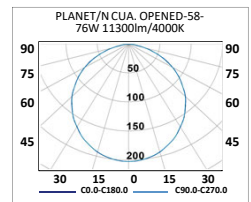

11300 lm  
Total lumens output up to

154 lm/W  
Efficacy up to

80 Ra  
Color rendering index

| CODE      | REFERENCE  | Kg.   | Light output | Power | Efficiency | Colour temperature | DIMM | Emergency           |      |
|-----------|--|-------|--------------|-------|------------|--------------------|------|---------------------|------|
|           |  |       |              |       |            |                    |      | LED module + Driver | MC-1 |
| CAN228K0B | LED PLANET/N-CUA. OPENED-58x637x637-52W 8000lm/840+SUS   | (4,3) | 8000         | 52    | 154        | 4000               | ✓    | ✓                   | ✓    |
| CAN239K0B | LED PLANET/N-CUA. OPENED-58x637x917-64W 9500lm/840+SUS   | (5,1) | 9500         | 64    | 149        | 4000               | ✓    | ✓                   | ✓    |
| CAN2411KB | LED PLANET/N-CUA. OPENED-58x637x1197-76W 11300lm/840+SUS | (5,9) | 11300        | 76    | 149        | 4000               | ✓    | ✓                   | ✓    |
| CAN3311KB | LED PLANET/N-CUA. OPENED-58x917x917-76W 11300lm/840+SUS  | (5,8) | 11300        | 76    | 149        | 4000               | ✓    | ✓                   | ✓    |