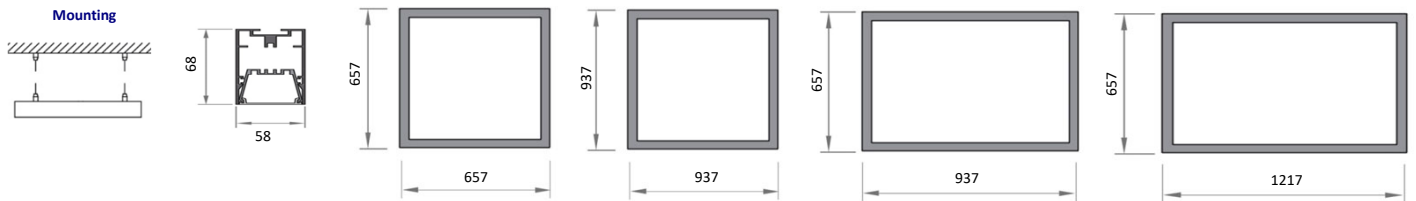

11300 lm  
Total lumens output up to

154 lm/W  
Efficacy up to

80 Ra  
Color rendering index

| CODE      | REFERENCE  | Kg.   | Light output | Power | Efficiency | Colour temperature | DIMM | Emergency           |      |
|-----------|--|-------|--------------|-------|------------|--------------------|------|---------------------|------|
|           |  |       |              |       |            |                    |      | LED module + Driver | MC-1 |
| CAN228K0B | LED PLANET/N-CUA. OPENED-58x637x637-52W 8000lm/840+SUS   | (4,3) | 8000         | 52    | 154        | 4000               | ✓    | ✓                   | ✓    |
| CAN239K0B | LED PLANET/N-CUA. OPENED-58x637x917-64W 9500lm/840+SUS   | (5,1) | 9500         | 64    | 149        | 4000               | ✓    | ✓                   | ✓    |
| CAN2411KB | LED PLANET/N-CUA. OPENED-58x637x1197-76W 11300lm/840+SUS | (5,9) | 11300        | 76    | 149        | 4000               | ✓    | ✓                   | ✓    |
| CAN3311KB | LED PLANET/N-CUA. OPENED-58x917x917-76W 11300lm/840+SUS  | (5,8) | 11300        | 76    | 149        | 4000               | ✓    | ✓                   | ✓    |