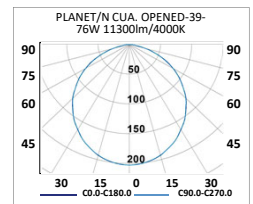

SUSPENDED • LED

SUSPENDED LED  
PLANET/N SQUARE OPENED 39

EXCLUSIVE SERIES

PLANET/N CUA. OPENED 39  
RAL 9003

PLANET/N CUA. OPENED 39  
RAL 9006

PLANET/N CUA. OPENED 39  
RAL 9005

<b>Mounting</b>	Suspended.
<b>Light source</b>	LED
<b>Optical system</b>	Opal diffuser. Optional microprismatic diffuser. Temperature color 4000K. Optional 3000K.
<b>Light distribution</b>	Direct.
<b>Wiring</b>	Electronic control gear (EEL=A+). PF>0,95 Possibility of incorporating dimmable electronic control gear (DALI) and/or emergency Kit (3 hours).
<b>Material</b>	Body: Extruded aluminium. Diffuser: Opal PMMA. Optional MCR diffuser. Rope suspension 2mts.
<b>Benefits</b>	LED luminaire with integrated electronic control gear. Technological guarantee. Optimal lighting curve, homogeneous lighting throughout the projection area. Low consumption and high efficiency. Average service life >50.000 hours. Maintenance-optimised design. Careful with the environment, does not contain mercury.
<b>Surface finish</b>	Body: Standard color white RAL 9003. Other RAL colours (same price): RAL 9006  RAL 9005  <i>Other RAL colors under request.</i>

SUSPENDED • LED

SUSPENDED LED  
PLANET/N SQUARE OPENED 39

EXCLUSIVE SERIES

CODE	REFERENCE	Kg.	Light output lm	Power W	Efficiency LED module + Driver lm/W	Colour temperature CCT (K)	DIMM		Emergency	
							DALI	MC-1	MC-3	
CAM228K0B	LED PLANET/N-CUA. OPENED-39x637x637-52W 8000lm/840+SUS	(4,3)	8000	52	154	4000	✓	✓	✓	
CAM239K0B	LED PLANET/N-CUA. OPENED-39x637x917-64W 9500lm/840+SUS	(5,1)	9500	64	149	4000	✓	✓	✓	
CAM2411KB	LED PLANET/N-CUA. OPENED-39x637x1197-76W 11300lm/840+SUS	(5,9)	11300	76	149	4000	✓	✓	✓	
CAM3311KB	LED PLANET/N-CUA. OPENED-39x917x917-76W 11300lm/840+SUS	(5,8)	11300	76	149	4000	✓	✓	✓	