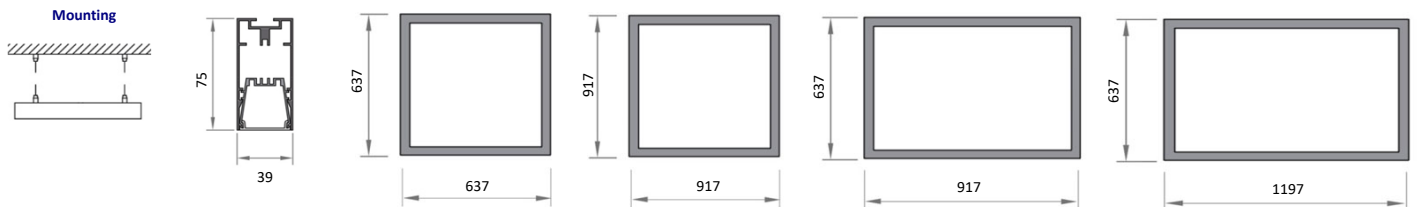

SUSPENDED • LED

SUSPENDED LED  
PLANET/N SQUARE OPENED 39

EXCLUSIVE SERIES

PLANET/N CUA. OPENED 39  
RAL 9003

PLANET/N CUA. OPENED 39  
RAL 9006

PLANET/N CUA. OPENED 39  
RAL 9005

<b>Mounting</b>	Suspended.
<b>Light source</b>	LED
<b>Optical system</b>	Opal diffuser. Optional microprismatic diffuser. Temperature color 4000K. Optional 3000K.
<b>Light distribution</b>	Direct.
<b>Wiring</b>	Electronic control gear (EEL=A+). PF>0,95 Possibility of incorporating dimmable electronic control gear (DALI) and/or emergency Kit (3 hours).
<b>Material</b>	Body: Extruded aluminium. Diffuser: Opal PMMA. Optional MCR diffuser. Rope suspension 2mts.
<b>Benefits</b>	LED luminaire with integrated electronic control gear. Technological guarantee. Optimal lighting curve, homogeneous lighting throughout the projection area. Low consumption and high efficiency. Average service life >50.000 hours. Maintenance-optimised design. Careful with the environment, does not contain mercury.
<b>Surface finish</b>	Body: Standard color white RAL 9003. Other RAL colours (same price): RAL 9006  RAL 9005  <i>Other RAL colors under request.</i>

SUSPENDED • LED

SUSPENDED LED  
PLANET/N SQUARE OPENED 39

EXCLUSIVE SERIES

CODE	REFERENCE	Kg.	Light output lm	Power W	Efficiency LED module + Driver lm/W	Colour temperature CCT (K)	DIMM		Emergency	
							DALI	MC-1	MC-3	
CAM228K0B	LED PLANET/N-CUA. OPENED-39x637x637-52W 8000lm/840+SUS	(4,3)	8000	52	154	4000	✓	✓	✓	
CAM239K0B	LED PLANET/N-CUA. OPENED-39x637x917-64W 9500lm/840+SUS	(5,1)	9500	64	149	4000	✓	✓	✓	
CAM2411KB	LED PLANET/N-CUA. OPENED-39x637x1197-76W 11300lm/840+SUS	(5,9)	11300	76	149	4000	✓	✓	✓	
CAM3311KB	LED PLANET/N-CUA. OPENED-39x917x917-76W 11300lm/840+SUS	(5,8)	11300	76	149	4000	✓	✓	✓	