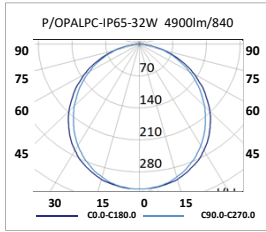

RECESSED IP65 • LED CLEAR ROOMS

IP65

RECESSED IP65 LED
P/OPALPC-IP65

P/OPALPC-IP65

TRIDONIC