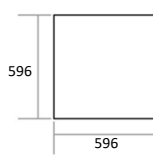

P/OPALPC-IP65 (296x1196)

REFERENCE		Light output	Power	Efficiency	Colour temperature	Colour rendering index	DIMM DALI	Emergency MC-1
		lm	W	lm/W	CCT (K)	CRI (Ra)		
154234K9B	P/OPALPC-IP65 -32W 4900lm/840 (596x596)	4900	32	153	4000	>80	✓	✓
154235K8B	P/OPALPC-IP65 -42W 5800lm/840 (596x596)	5800	42	138	4000	>80	✓	✓
154237K6B	P/OPALPC-IP65 -55W 7600lm/840 (596x596)	7600	55	138	4000	>80	✓	✓
154334K9B	P/OPALPC-IP65 -32W 4900lm/840 (296x1196)	4900	32	153	4000	>80	✓	✓
154335K8B	P/OPALPC-IP65 -42W 5800lm/840 (296x1196)	5800	42	138	4000	>80	✓	✓
154337K6B	P/OPALPC-IP65 -55W 7600lm/840 (296x1196)	7600	55	138	4000	>80	✓	✓
LEKAL002	ACC. RECESSED P/OPALPC-IP65 600X600	-	-	-	-	-	-	-
1542200237	ACC. RECESSED P/OPALPC-IP65 1200x300	-	-	-	-	-	-	-
154331L001	ACC. SURFACE P/OPALPC-IP65 (596x596)	-	-	-	-	-	-	-
154334L001	ACC. SURFACE P/OPALPC-IP65 (296x1196)	-	-	-	-	-	-	-