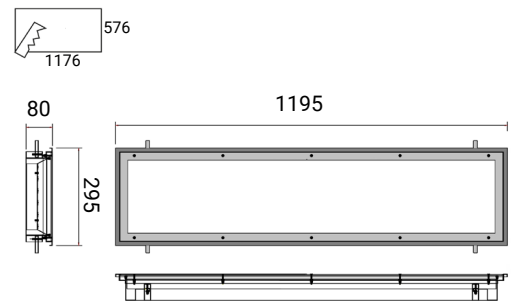

ESTANDAR/STANDARD

- 5 AÑOS
  5 YEARS
- 220-240V
  50-60Hz
- IP 65
- IK 04
- CLASE I
  CLASS I
- 50.000h
  L80B10
- -20°
  +40°
- CRI 80
- 3000K
  4000K
  6000K

DISPONIBLE/AVAILABLE

CONFIGURACION ONLINE ONLINE CONFIGURATION

- EMERGENCY
- 1-10V
  DALI
- 1h
  3h

Código Code	Referencia Reference	Kg Kg	Potencia Power	Lúmenes Lumens	Eficiencia Efficiency	CCT (K) CCT (K)
P6O224KCB	P/OPAL/L-IP65-44W 5000Lm/830-840-860 (596x596)	9,2	44W	5000	113 lm/W	3000, 4000, 6000
P6O225KCB	P/OPAL/L-IP65-50W 5650Lm/830-840-860 (596x596)	9,2	50W	5650	113 lm/W	3000, 4000, 6000
P6O227KCB	P/OPAL/L-IP65-55W 6250Lm/830-840-860 (596x596)	9,2	55W	6250	113 lm/W	3000, 4000, 6000
P6O314KCB	P/OPAL/L-IP65-44W 5000Lm/830-840-860 (1196x296)	9,2	44W	5000	113 lm/W	3000, 4000, 6000
P6O315KCB	P/OPAL/L-IP65-50W 5650Lm/830-840-860 (1196x296)	9,2	50W	5650	113 lm/W	3000, 4000, 6000
P6O317KCB	P/OPAL/L-IP65-55W 6250Lm/830-840-860 (1196x296)	9,2	55W	6250	113 lm/W	3000, 4000, 6000

ACCESORIOS DISPONIBLES/AVAILABLE ACCESSORIES

REGULACION/DIMING 1-10V | DALI KIT DE EMERGENCIA/EMERGENCY KIT 1h | 3h ACCESORIO PARA EMPOTRAR/ACCESORY FOR RECESS DIFUSOR MICROPRISMATICO/MICROPRISMATIC DIFFUSER REGULADOR DE LUZ + DETECTOR DE PRESENCIA (RLP)/AMBIENT LIGHT + PRESENCE SENSOR (RLP) DETECTOR DE PRESENCIA (SLP)/PRESENCE DETECTOR (SLP)