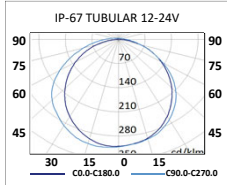

#### IP-67 TUBULAR- 12-24V

<b>Mounting</b>	Surface/ Suspended.
<b>Light source</b>	LED linear modules SMD
<b>Optical system</b>	Diffuser resistant to UVA rays. Colour temperature 4000K (standard). Under request: 3000K, 6000K.
<b>Light distribution</b>	Direct.
<b>Wiring</b>	Electronic control gear (EEI=A+) PF>0,95.
<b>Material</b>	Body: Polycarbonate. Reflector: White Lacquered steel. Diffuser: Unbreakable longitudinal polycarbonate.
<b>Surface finish</b>	Body: White.
<b>Accessories</b>	Suspension set 2 uds. Under request: Connection of few luminaires between each other.
<b>Benefits</b>	Compact waterproof fitting. LED luminaire with integrated electronic control gear. Optimal lighting curve, homogeneous lighting. CRI (Ra) >80. Low power consumption and high efficiency. Maintenance-optimised design. Average service life > 50.000 hours. Careful with the environment, it does not contain mercury. <b>Fast electrical connection without opening the luminaire.</b>