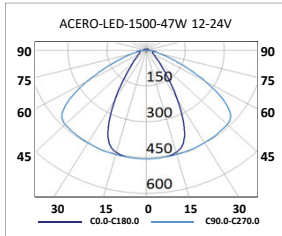

STAINLESS STEEL METALIC **LED**

WATERPROOF FITTINGS

IP65 12-24V

STEEL WATERPROOF FITTINGS IP65 LED
ACERO LED 12-24 V

| | |
|---------------------------|---|
| Mounting | Surface. |
| Light source | LED |
| Optical system | Lacquered in white reflector. AL/Bright aluminium. |
| Light distribution | Direct and possibility optic 60° or 90°. |
| Wiring | Electronic control gear (EEI=A++). PF>0,95 |
| Material | Body: Stainless steel 18/8 (0,7mm). Diffuser: Tempered glass. Under request, unbreakable polycarbonate cover. Reflector: Sheet steel lacquered in white. AL/Bright aluminium. |
| Surface finish | Silver colour. |

| | X | Y | L | S |
|---------------------|-----|----|------|------|
| ACERO 1X600 | 135 | 90 | 705 | 500 |
| ACERO 1X1200 | 135 | 90 | 1305 | 1100 |
| ACERO 1X1500 | 135 | 90 | 1605 | 1400 |
| ACERO 2X600 | 195 | 90 | 705 | 500 |
| ACERO 2X1200 | 195 | 90 | 1305 | 1100 |
| ACERO 2X1500 | 195 | 90 | 1605 | 1400 |