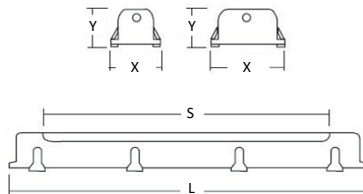

STAINLESS STEEL METALIC **LED**

WATERPROOF FITTINGS

IP65 12-24V

STEEL WATERPROOF FITTINGS IP65 LED
ACERO LED 12-24 V

| | |
|---------------------------|---|
| Mounting | Surface. |
| Light source | LED |
| Optical system | Lacquered in white reflector. AL/Bright aluminium. |
| Light distribution | Direct and possibility optic 60° or 90°. |
| Wiring | Electronic control gear (EEI=A++). PF>0,95 |
| Material | Body: Stainless steel 18/8 (0,7mm). Diffuser: Tempered glass. Under request, unbreakable polycarbonate cover. Reflector: Sheet steel lacquered in white. AL/Bright aluminium. |
| Surface finish | Silver colour. |

| | X | Y | L | S |
|---------------------|-----|----|------|------|
| ACERO 1X600 | 135 | 90 | 705 | 500 |
| ACERO 1X1200 | 135 | 90 | 1305 | 1100 |
| ACERO 1X1500 | 135 | 90 | 1605 | 1400 |
| ACERO 2X600 | 195 | 90 | 705 | 500 |
| ACERO 2X1200 | 195 | 90 | 1305 | 1100 |
| ACERO 2X1500 | 195 | 90 | 1605 | 1400 |