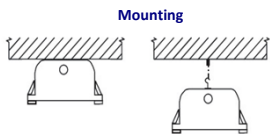

STAINLESS STEEL METALIC **LED**

WATERPROOF FITTINGS

IP65 12-24V

STEEL WATERPROOF FITTINGS IP65 LED
ACERO LED 12-24 V

| | |
|---------------------------|---|
| Mounting | Surface. |
| Light source | LED |
| Optical system | Lacquered in white reflector. AL/Bright aluminium. |
| Light distribution | Direct and possibility optic 60° or 90°. |
| Wiring | Electronic control gear (EEI=A++). PF>0,95 |
| Material | Body: Stainless steel 18/8 (0,7mm). Diffuser: Tempered glass. Under request, unbreakable polycarbonate cover. Reflector: Sheet steel lacquered in white. AL/Bright aluminium. |
| Surface finish | Silver colour. |

| | X | Y | L | S |
|---------------------|-----|----|------|------|
| ACERO 1X600 | 135 | 90 | 705 | 500 |
| ACERO 1X1200 | 135 | 90 | 1305 | 1100 |
| ACERO 1X1500 | 135 | 90 | 1605 | 1400 |
| ACERO 2X600 | 195 | 90 | 705 | 500 |
| ACERO 2X1200 | 195 | 90 | 1305 | 1100 |
| ACERO 2X1500 | 195 | 90 | 1605 | 1400 |