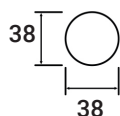

ESTANDAR/STANDARD

5 AÑOS / 5 YEARS
220-240V / 50-60Hz
IP 40
IK 04
CLASE II / CLASS II
30.000h / L80B10
-40° / +40°
CRI 80

DISPONIBLE/AVAILABLE

3000K