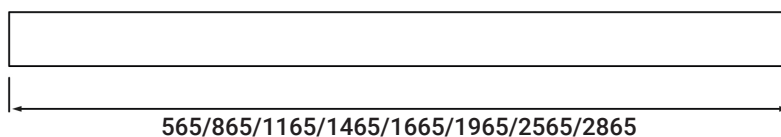

ESTANDAR/STANDARD

5 AÑOS / 5 YEARS
220-240V / 50-60Hz
IP 40
IK 04
CLASE II / CLASS II
30.000h / L80B10
-40° / +40°
CRI 80

DISPONIBLE/AVAILABLE

3000K

CONFIGURACION ONLINE
ONLINE CONFIGURATION

Código Code	Referencia Reference	Kg Kg	Potencia Power	Lúmenes Lumens	Eficiencia Efficiency	CCT (K) CCT (K)
NT011940B	NTUB-565-8W 940lm/840+SUS	0,6	8W	940	118 lm/W	4000
NT0211K4B	NTUB-865-13W 1400lm/840+SUS	0,8	13W	1400	108 lm/W	4000
NT0311K9B	NTUB-1165-17W 1900lm/840+SUS	1,0	17W	1900	112 lm/W	4000
NT0412K4B	NTUB-1465-22W 2400lm/840+SUS	1,3	22W	2400	110 lm/W	4000
NT0512K8B	NTUB-1665-25W 2800lm/840+SUS	1,6	25W	2800	112 lm/W	4000
NT0613K3B	NTUB-1965-29W 3300lm/840+SUS	1,9	29W	3300	114 lm/W	4000
NT0713K8B	NTUB-2265-34W 3800lm/840+SUS	2,2	34W	3800	112 lm/W	4000
NT0814K3B	NTUB-2565-38W 4300lm/840+SUS	2,5	38W	4300	113 lm/W	4000
NT0914K8B	NTUB-2865-43W 4800lm/840+SUS	2,8	43W	4800	112 lm/W	4000

ACCESORIOS DISPONIBLES/AVAILABLE ACCESSORIES

REGULACION/DIMING DALI T.COLOR 3000K FLORON CIRCULAR DECORATIVO/DECORATIVE CEILING BASE

BAJO CONSULTA/UNDER REQUEST TUNABLE WHITE