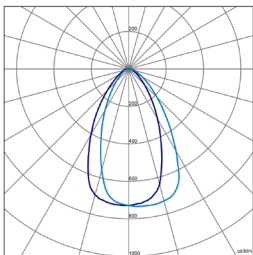

ES

Montaje: Adosado, suspendido, empotrado.
Fuente de luz: Módulos LED PHILIPS SMD.
Temperatura de color 4000K. Bajo consulta 6000K.
Sistema óptico: Ópticas de 110°, 60°.
Distribución luminosa: Directa.
Equipo eléctrico: Equipo de control electrónico regulable 1-10V (estándar). PF>0,95. Philips. Bajo consulta, regulable DALI y/o kit de emergencia (1-3 h).
Materiales: Cuerpo: Fundición de aluminio de muy alta disipación térmica. Tornillería: Acero inoxidable. Difusor: Cristal templado microprismático.
Acabado: Color negro RAL 9005.

EN

Mounting: Suspended, surface, recessed.
Light source: Modules LED SMD PHILIPS.
Temperature color 4000K. Under request 6000K.
Optical system: Optic 110°, 60°.
Light distribution: Direct.
Electrical equipment: Dimmable electronic control gear 1-10V (standard). PF>0,95. Philips. Under request dimmable DALI and/or emergency kit (1-3 h).
Materials: Body: Die cast aluminum of very high thermal dissipation. Screws: Stainless steel. Diffuser: Transparent polycarbonate with microprismatic optics.
Surface finish: Black color RAL 9005.

ESTANDAR | STANDARD

110°

60°

DRIVER

DISPONIBLE/AVAILABLE
SENSOR DE LUZ Y PRESENCIA + MANDO
LIGHT AND PRESENCE SENSOR + REMOTE CONTROL