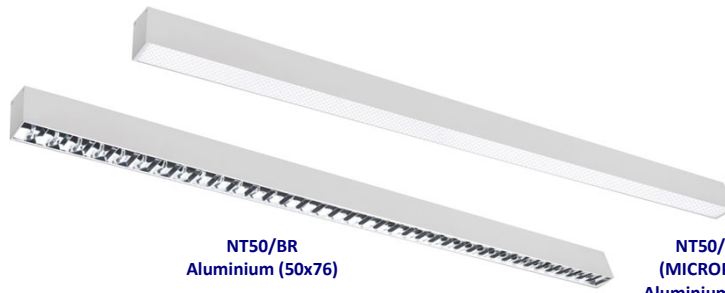

# SURFACE - SUSPENDED • LED

POSSIBILITY OF INDIVIDUAL ASSEMBLY AND FORMING CONTINUOUS LINES

## SURFACE-SUSPENDED NT50

NT50/BR Aluminium (50x76)

NT50/MCR (MICROPRISM) Aluminium (50x76)

<b>Mounting</b>	Surface/suspended.
<b>Light source</b>	LED
<b>Optical system</b>	NT/50-BR: Bright double parabolic louvre NT/50-MCR: Microprismatic diffuser. 4000K (standard). Option 3000K and 5000K.
<b>Light distribution</b>	Direct.
<b>Wiring</b>	Electronic control gear (EEI=A++). PF>0,95 TRIDONIC. Possibility of incorporating dimmable electronic control gear (DALI), presence sensor and light sensor and/or emergency Kit (1 hour).
<b>Material</b>	Body: Extruded aluminum profile.
<b>Surface finish</b>	Body: Aluminium (RAL 9006).
<b>Benefits</b>	<b>Included: Electrification for continuous lines assembly.</b> LED luminaire with integrated electronic control gear. Technological guarantee. Optimal lighting curve, homogeneous lighting throughout the projection area. Low consumption and high efficiency. Average service life >50.000 hours. Does not require maintenance. Careful with the environment, it does not contain mercury.

220-240V 50-60Hz AVAILABLE

CODE	REFERENCE	Kg.	Light output lm	Power W	Efficiency LED mod + Driver lm/W	Colour temperature CCT (K)	Light sensor + pres. detector	DIMM DALI	Emergency MC-1
N50343K4L	NT50/MCR/SLC-1131-32W 3400lm/840	(1,5)	3400	32	107	4000	✓	✓	✓
N50444K3L	NT50/MCR/SLC-1411-40W 4300lm/840	(1,5)	4300	40	108	4000	✓	✓	✓
N503B3K8L	NT50/BR/SLC-1131-32W 3800lm/840	(2,5)	3800	32	119	4000	✓	✓	✓
N504B4K8L	NT50/BR/SLC-1411-40W 4800lm/840	(2,5)	4800	40	120	4000	✓	✓	✓
15620002	ACC. SUSPENSION SET (2 UNITS)	-	-	-	-	-	-	-	-
156360100	ACC. LIGHT + PRESEN SENSOR (control up to 10 lumin.)	-	-	-	-	-	-	-	-
N50ULC	ACC. LC-UNION-NT/50	-	-	-	-	-	-	-	-
N50UA2X	ACC. ANGULAR-UNION-2X-NT50	-	-	-	-	-	-	-	-
N50UA3X	ACC. ANGULAR-UNION-3X-NT50	-	-	-	-	-	-	-	-
N50UA4X	ACC. ANGULAR-UNION-4X-NT50	-	-	-	-	-	-	-	-