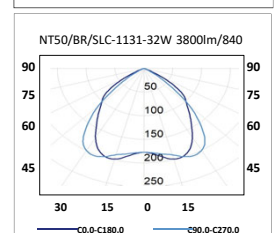

# SURFACE - SUSPENDED • LED

POSSIBILITY OF INDIVIDUAL ASSEMBLY AND FORMING CONTINUOUS LINES

## SURFACE-SUSPENDED NT50

NT50/BR Aluminium (50x76)

NT50/MCR (MICROPRISM) Aluminium (50x76)

<b>Mounting</b>	Surface/suspended.
<b>Light source</b>	LED
<b>Optical system</b>	NT/50-BR: Bright double parabolic louvre NT/50-MCR: Microprismatic diffuser. 4000K (standard). Option 3000K and 5000K.
<b>Light distribution</b>	Direct.
<b>Wiring</b>	Electronic control gear (EEI=A++). PF>0,95 TRIDONIC. Possibility of incorporating dimmable electronic control gear (DALI), presence sensor and light sensor and/or emergency Kit (1 hour).
<b>Material</b>	Body: Extruded aluminum profile.
<b>Surface finish</b>	Body: Aluminium (RAL 9006).
<b>Benefits</b>	<b>Included: Electrification for continuous lines assembly.</b> LED luminaire with integrated electronic control gear. Technological guarantee. Optimal lighting curve, homogeneous lighting throughout the projection area. Low consumption and high efficiency. Average service life >50.000 hours. Does not require maintenance. Careful with the environment, it does not contain mercury.