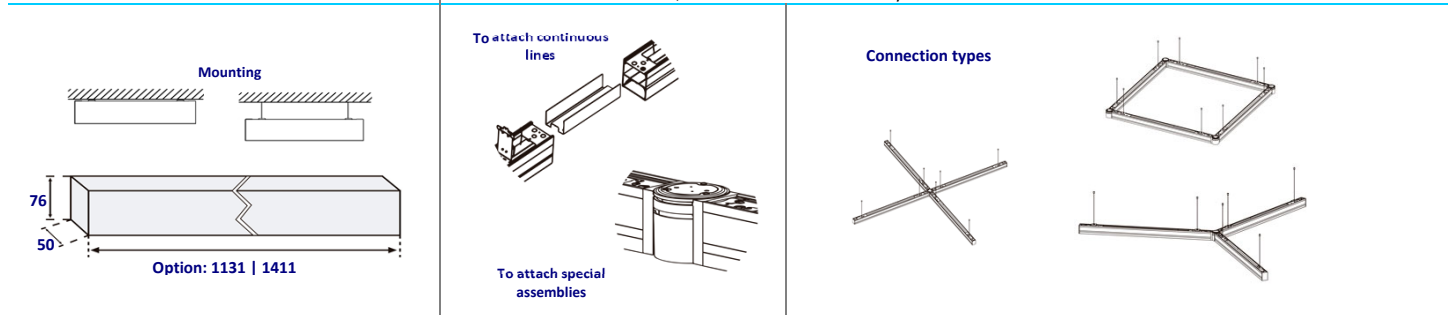

# SURFACE - SUSPENDED • LED

POSSIBILITY OF INDIVIDUAL ASSEMBLY AND FORMING CONTINUOUS LINES

## SURFACE-SUSPENDED NT50

NT50/BR Aluminium (50x76)

NT50/MCR (MICROPRISM) Aluminium (50x76)

<b>Mounting</b>	Surface/suspended.
<b>Light source</b>	LED
<b>Optical system</b>	NT/50-BR: Bright double parabolic louvre NT/50-MCR: Microprismatic diffuser. 4000K (standard). Option 3000K and 5000K.
<b>Light distribution</b>	Direct.
<b>Wiring</b>	Electronic control gear (EEI=A++). PF>0,95 TRIDONIC. Possibility of incorporating dimmable electronic control gear (DALI), presence sensor and light sensor and/or emergency Kit (1 hour).
<b>Material</b>	Body: Extruded aluminum profile.
<b>Surface finish</b>	Body: Aluminium (RAL 9006).
<b>Benefits</b>	<b>Included: Electrification for continuous lines assembly.</b> LED luminaire with integrated electronic control gear. Technological guarantee. Optimal lighting curve, homogeneous lighting throughout the projection area. Low consumption and high efficiency. Average service life >50.000 hours. Does not require maintenance. Careful with the environment, it does not contain mercury.

220-240V 50-60Hz AVAILABLE

CODE	REFERENCE	Kg.	Light output lm	Power W	Efficiency LED mod + Driver lm/W	Colour temperature CCT (K)	Light sensor + pres. detector	DIMM DALI	Emergency MC-1
N50343K4L	NT50/MCR/SLC-1131-32W 3400lm/840	(1,5)	3400	32	107	4000	✓	✓	✓
N50444K3L	NT50/MCR/SLC-1411-40W 4300lm/840	(1,5)	4300	40	108	4000	✓	✓	✓
N503B3K8L	NT50/BR/SLC-1131-32W 3800lm/840	(2,5)	3800	32	119	4000	✓	✓	✓
N504B4K8L	NT50/BR/SLC-1411-40W 4800lm/840	(2,5)	4800	40	120	4000	✓	✓	✓
15620002	ACC. SUSPENSION SET (2 UNITS)	-	-	-	-	-	-	-	-
156360100	ACC. LIGHT + PRESEN SENSOR (control up to 10 lumin.)	-	-	-	-	-	-	-	-
N50ULC	ACC. LC-UNION-NT/50	-	-	-	-	-	-	-	-
N50UA2X	ACC. ANGULAR-UNION-2X-NT50	-	-	-	-	-	-	-	-
N50UA3X	ACC. ANGULAR-UNION-3X-NT50	-	-	-	-	-	-	-	-
N50UA4X	ACC. ANGULAR-UNION-4X-NT50	-	-	-	-	-	-	-	-