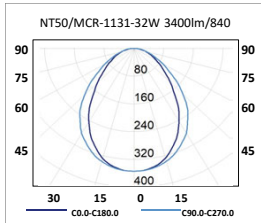

# SURFACE - SUSPENDED • LED

POSSIBILITY OF INDIVIDUAL ASSEMBLY AND FORMING CONTINUOUS LINES

## SURFACE-SUSPENDED NT50

NT50/BR Aluminium (50x76)

NT50/MCR (MICROPRISM) Aluminium (50x76)

<b>Mounting</b>	Surface/suspended.
<b>Light source</b>	LED
<b>Optical system</b>	NT/50-BR: Bright double parabolic louvre NT/50-MCR: Microprismatic diffuser. 4000K (standard). Option 3000K and 5000K.
<b>Light distribution</b>	Direct.
<b>Wiring</b>	Electronic control gear (EEI=A++). PF>0,95 TRIDONIC. Possibility of incorporating dimmable electronic control gear (DALI), presence sensor and light sensor and/or emergency Kit (1 hour).
<b>Material</b>	Body: Extruded aluminum profile.
<b>Surface finish</b>	Body: Aluminium (RAL 9006).
<b>Benefits</b>	<b>Included: Electrification for continuous lines assembly.</b> LED luminaire with integrated electronic control gear. Technological guarantee. Optimal lighting curve, homogeneous lighting throughout the projection area. Low consumption and high efficiency. Average service life >50.000 hours. Does not require maintenance. Careful with the environment, it does not contain mercury.