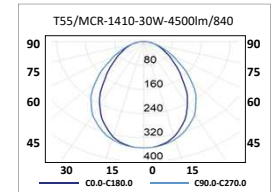

Corte techo

T55/OPAL-LED-570: 570mm
T55/OPAL-LED-1130: 1130mm
T55/OPAL-LED-1410: 1410mm

DISPONIBLE

CODIGO	REFERENCIA	Kg.	Flujo	Potencia	Eficiencia	Sensor de luz	Regulación	Emergencia		
			Luminoso	W	lm/W	+ detector pres.	DALI 1-10V	MC-1	MC-1	
T55211K8B	T55/OPAL-570-12W-1800lm/840	(1,7)	1800	12	150	✓	✓	✓	-	-
T55213K6B	T55/OPAL-570-24W-3600lm/840	(1,7)	3600	24	150	✓	✓	✓	-	-
T55313K6B	T55/OPAL-1130-24W-3600lm/840	(2,7)	3600	24	150	✓	✓	✓	✓	✓
T55317K2B	T55/OPAL-1130-48W-7200lm/840	(2,7)	7200	48	150	✓	✓	✓	✓	✓
T55414K5B	T55/OPAL-1410-30W-4500lm/840	(3,2)	4500	30	150	✓	✓	✓	✓	✓
T55419K0B	T55/OPAL-1410-60W-9000lm/840	(3,2)	9000	60	150	✓	✓	✓	✓	✓
T55211K8B2	T55/MCR-570-12W-1800lm/840	(1,7)	1800	12	150	✓	✓	✓	-	-
T55213K6B2	T55/MCR-570-24W-3600lm/840	(1,7)	3600	24	150	✓	✓	✓	-	-
T55313K6B2	T55/MCR-1130-24W-3600lm/840	(2,7)	3600	24	150	✓	✓	✓	✓	✓
T55317K2B2	T55/MCR-1130-48W-7200lm/840	(2,7)	7200	48	150	✓	✓	✓	✓	✓
T55414K5B2	T55/MCR-1410-30W-4500lm/840	(3,2)	4500	30	150	✓	✓	✓	✓	✓
T55419K0B2	T55/MCR-1410-60W-9000lm/840	(3,2)	9000	60	150	✓	✓	✓	✓	✓
T55211K8BY	T55/BR-570-12W-1800lm/840	(1,7)	1800	12	150	✓	✓	✓	-	-
T55213K6BY	T55/BR-570-24W-3600lm/840	(1,7)	3600	24	150	✓	✓	✓	-	-
T55313K6BY	T55/BR-1130-24W-3600lm/840	(2,7)	3600	24	150	✓	✓	✓	✓	✓
T55317K2BY	T55/BR-1130-48W-7200lm/840	(2,7)	7200	48	150	✓	✓	✓	✓	✓
T55414K5BY	T55/BR-1410-30W-4500lm/840	(3,2)	4500	30	150	✓	✓	✓	✓	✓
T55419K0BY	T55/BR-1410-60W-9000lm/840	(3,2)	9000	60	150	✓	✓	✓	✓	✓
15636L100	ACC. SENSOR LUZ + PRESEN (control hasta 10 lumin.)									
1563610L000	INC. ELECTRIFICACION 3 POLOS									
1563610L050	INC. ELECTRIFICACION 5 POLOS									