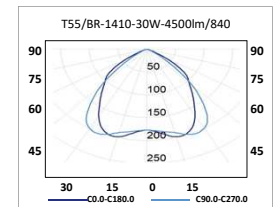

Corte techo

T55/OPAL-LED-570: 570mm
T55/OPAL-LED-1130: 1130mm
T55/OPAL-LED-1410: 1410mm

DISPONIBLE

CODIGO	REFERENCIA	Kg.	Flujo	Potencia	Eficiencia	Sensor de luz	Regulación	Emergencia		
			Luminoso	W	lm/W	+ detector pres.	DALI 1-10V	MC-1	MC-1	
T55211K8B	T55/OPAL-570-12W-1800lm/840	(1,7)	1800	12	150	✓	✓	✓	-	-
T55213K6B	T55/OPAL-570-24W-3600lm/840	(1,7)	3600	24	150	✓	✓	✓	-	-
T55313K6B	T55/OPAL-1130-24W-3600lm/840	(2,7)	3600	24	150	✓	✓	✓	✓	✓
T55317K2B	T55/OPAL-1130-48W-7200lm/840	(2,7)	7200	48	150	✓	✓	✓	✓	✓
T55414K5B	T55/OPAL-1410-30W-4500lm/840	(3,2)	4500	30	150	✓	✓	✓	✓	✓
T55419K0B	T55/OPAL-1410-60W-9000lm/840	(3,2)	9000	60	150	✓	✓	✓	✓	✓
T55211K8B2	T55/MCR-570-12W-1800lm/840	(1,7)	1800	12	150	✓	✓	✓	-	-
T55213K6B2	T55/MCR-570-24W-3600lm/840	(1,7)	3600	24	150	✓	✓	✓	-	-
T55313K6B2	T55/MCR-1130-24W-3600lm/840	(2,7)	3600	24	150	✓	✓	✓	✓	✓
T55317K2B2	T55/MCR-1130-48W-7200lm/840	(2,7)	7200	48	150	✓	✓	✓	✓	✓
T55414K5B2	T55/MCR-1410-30W-4500lm/840	(3,2)	4500	30	150	✓	✓	✓	✓	✓
T55419K0B2	T55/MCR-1410-60W-9000lm/840	(3,2)	9000	60	150	✓	✓	✓	✓	✓
T55211K8BY	T55/BR-570-12W-1800lm/840	(1,7)	1800	12	150	✓	✓	✓	-	-
T55213K6BY	T55/BR-570-24W-3600lm/840	(1,7)	3600	24	150	✓	✓	✓	-	-
T55313K6BY	T55/BR-1130-24W-3600lm/840	(2,7)	3600	24	150	✓	✓	✓	✓	✓
T55317K2BY	T55/BR-1130-48W-7200lm/840	(2,7)	7200	48	150	✓	✓	✓	✓	✓
T55414K5BY	T55/BR-1410-30W-4500lm/840	(3,2)	4500	30	150	✓	✓	✓	✓	✓
T55419K0BY	T55/BR-1410-60W-9000lm/840	(3,2)	9000	60	150	✓	✓	✓	✓	✓
15636L100	ACC. SENSOR LUZ + PRESEN (control hasta 10 lumin.)									
1563610L000	INC. ELECTRIFICACION 3 POLOS									
1563610L050	INC. ELECTRIFICACION 5 POLOS									