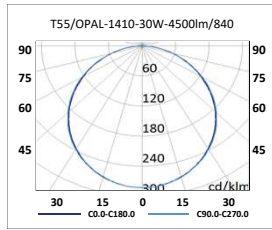

Lux-May

EMPOTRABLES SECCION REDUCIDA

EMPOTRABLE
T55/OPAL

POSIBILIDAD DE MONTAJE INDIVIDUAL Y FORMANDO LINEAS

Montaje	Empotrado. Techos escayola, pladur.
Fuente de luz	LED SMD-TRIDONIC.
Sistema óptico	T/55-BR: Difusor de aluminio brillante doble parabólico. T/55-MCR: Microprismatic diffuser. T/55-OPAL: Opal diffuser. Temperatura de color estándar 4000K. Opción 3000K, 5000K y 6000K.
Distribución luminosa	Directa.
Equipo eléctrico	Equipo de control electrónico (EEI=A++). PF>0,95 TRIDONIC. Posibilidad de incorporar equipo de control electrónico regulable (DALI) y/o Kit de emergencia (1 hora). Sensor presencia, sensor luminosidad.
Materiales	Cuerpo: Perfil de aluminio extruido. Garras, tapas y uniones incluidas.
Acabado	Cuerpo: Color blanco RAL 9003. Bajo consulta, RAL 9006, RAL 9005.