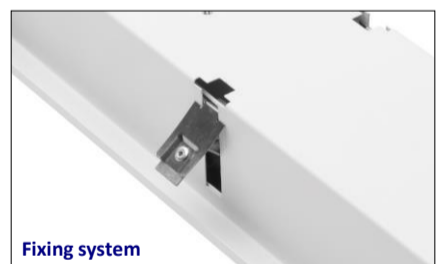

L	Ceiling cut	
		A	B
T5-PTE/MR-M-21W	1200	1180	100
T5-PTE/MR-M-49W	1200	1180	100
T5-PTE/MR-L-42W	1500	1480	100
T5-PTE/MR-L-56W	1500	1480	100