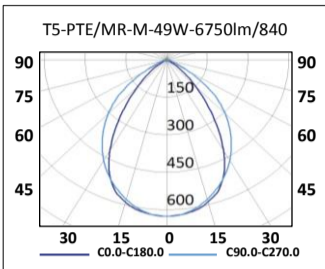

# RECESSED LOW PROFILED • LED EXCELLENT COMFORT

RECESSED LED  
T5-PTE/MR

T5-PTE/MR

<b>Mounting</b>	Recessed. Plaster ceilings, plasterboard.
<b>Light source</b>	LED
<b>Optical system</b>	Miro 5 matt parabolic louvre and Miro 5 diffuser (Matt aluminum and PMMA).
<b>Light distribution</b>	Direct.
<b>Wiring</b>	Electronic control gear (EEI=A++). PF>0,95 Possibility of incorporating dimmable electronic control gear (DALI). Under request, emergency Kit (1 or 3 hours).
<b>Material</b>	Body: Low profiled, enameled steel in white colour RAL 9003. Fixing anchors (4 units) for smooth ceilings. Louvre: Miro 5 matt parabolic. Diffuser: PMMA diffuser. Fixing by pressure springs.
<b>Surface finish</b>	White colour RAL 9003.
<b>Benefits</b>	LED luminaire with integrated electronic control gear. Technological guarantee. Optimal lighting curve, homogeneous illumination throughout the projection area. Low consumption and high efficiency. Average service life >50.000 hours. No maintenance required. Careful with the environment, it does not contain mercury.

7850 Im 151 lm/W >80 Ra

	L	Ceiling cut	
		A	B
T5-PTE/MR-M-21W	1200	1180	100
T5-PTE/MR-M-49W	1200	1180	100
T5-PTE/MR-L-42W	1500	1480	100
T5-PTE/MR-L-56W	1500	1480	100

CODE	REFERENCE	Kg.	Light output lm	Power W	Efficiency LED + Driver lm/W	Colour temperature CCT (K)	Colour rendering index CRI (Ra)	DIMM DALI	Emergency MC-1	Emergency MC-3
137210L0270	LED T5-PTE/MR-M-21W-2700lm/840	(2,3)	2700	21	129	4000	>80	✓	✓	✓
137210L0675	LED T5-PTE/MR-M-49W-6750lm/840	(2,3)	6750	49	138	4000	>80	✓	✓	✓
137220L0600	LED T5-PTE/MR-L-42W-6000lm/840	(2,8)	6000	42	143	4000	>80	✓	✓	✓
137220L0785	LED T5-PTE/MR-L-56W-7850lm/840	(2,8)	7850	52	151	4000	>80	✓	✓	✓