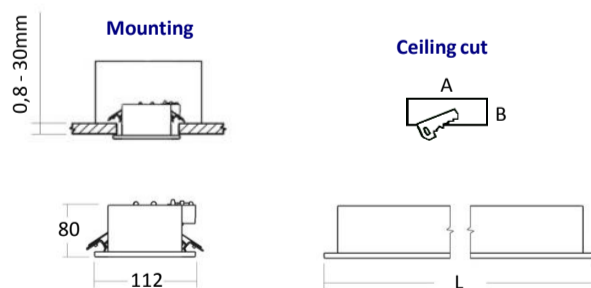

L	Ceiling cut	
		A	B
T5-PTE/MR-M-21W	1200	1180	100
T5-PTE/MR-M-49W	1200	1180	100
T5-PTE/MR-L-42W	1500	1480	100
T5-PTE/MR-L-56W	1500	1480	100