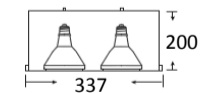

Mounting

RS-1R-PAR30L

RS-2R-PAR30L

RS-3R-PAR30L

RS-4R-PAR30L

RS-4C-PAR30L

CODE	REFERENCE	Kg.	Power	Lamp	Lampholder	Specifications
041100041	RS-1R-PAR30L E-27	(1,9)	70	PAR30L / PAR30S	E-27	Aluminum and steel body recessed multidirectional.
041100042	RS-2R-PAR30L E-27	(2,7)	2x70	PAR30L / PAR30S	E-27	Aluminum and steel body recessed multidirectional.
041100043	RS-3R-PAR30L E-27	(3,7)	3x70	PAR30L / PAR30S	E-27	Aluminum and steel body recessed multidirectional.
041100044	RS-4R-PAR30L E-27	(4,6)	4x70	PAR30L / PAR30S	E-27	Aluminum and steel body recessed multidirectional.
041100045	RS-4C-PAR30L E-27	(4,5)	4x70	PAR30L / PAR30S	E-27	Aluminum and steel body recessed multidirectional.