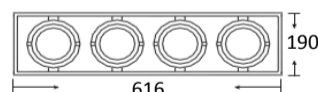

MULTIDIRECTIONALS RECESSED

RECESSED

MULTIDIRECTIONALS RECESSED
RS-PAR30L

RS-PAR30L

Mounting	Recessed.
Lamps	Halogen.  PAR30L or PAR30S, LED equivalent.
Optical system	Reflector.
Light distribution	Direct.
Wiring	Gear and lamps not included (under request).
Material	Body: Aluminum and steel. Reflector: Aluminum.
Surface finish	Body: Aluminum and enameled steel in grey. Reflector: Bright.
Accessories	Brackets included.

Mounting

RS-1R-PAR30L

RS-2R-PAR30L

RS-3R-PAR30L

RS-4R-PAR30L

RS-4C-PAR30L

CODE	REFERENCE	Kg.	Power	Lamp	Lampholder	Specifications
041100041	RS-1R-PAR30L E-27	(1,9)	70	PAR30L / PAR30S	E-27	Aluminum and steel body recessed multidirectional.
041100042	RS-2R-PAR30L E-27	(2,7)	2x70	PAR30L / PAR30S	E-27	Aluminum and steel body recessed multidirectional.
041100043	RS-3R-PAR30L E-27	(3,7)	3x70	PAR30L / PAR30S	E-27	Aluminum and steel body recessed multidirectional.
041100044	RS-4R-PAR30L E-27	(4,6)	4x70	PAR30L / PAR30S	E-27	Aluminum and steel body recessed multidirectional.
041100045	RS-4C-PAR30L E-27	(4,5)	4x70	PAR30L / PAR30S	E-27	Aluminum and steel body recessed multidirectional.