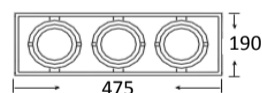

MULTIDIRECTIONALS RECESSED

RECESSED

MULTIDIRECTIONALS RECESSED
RS-PAR30L

RS-PAR30L

Mounting	Recessed.
Lamps	Halogen.  PAR30L or PAR30S, LED equivalent.
Optical system	Reflector.
Light distribution	Direct.
Wiring	Gear and lamps not included (under request).
Material	Body: Aluminum and steel. Reflector: Aluminum.
Surface finish	Body: Aluminum and enameled steel in grey. Reflector: Bright.
Accessories	Brackets included.

Mounting

RS-1R-PAR30L

RS-2R-PAR30L

RS-3R-PAR30L

RS-4R-PAR30L

RS-4C-PAR30L

CODE	REFERENCE	Kg.	Power	Lamp	Lampholder	Specifications
041100041	RS-1R-PAR30L E-27	(1,9)	70	PAR30L / PAR30S	E-27	Aluminum and steel body recessed multidirectional.
041100042	RS-2R-PAR30L E-27	(2,7)	2x70	PAR30L / PAR30S	E-27	Aluminum and steel body recessed multidirectional.
041100043	RS-3R-PAR30L E-27	(3,7)	3x70	PAR30L / PAR30S	E-27	Aluminum and steel body recessed multidirectional.
041100044	RS-4R-PAR30L E-27	(4,6)	4x70	PAR30L / PAR30S	E-27	Aluminum and steel body recessed multidirectional.
041100045	RS-4C-PAR30L E-27	(4,5)	4x70	PAR30L / PAR30S	E-27	Aluminum and steel body recessed multidirectional.