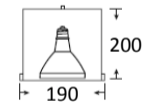

MULTIDIRECTIONALS RECESSED

RECESSED

MULTIDIRECTIONALS RECESSED
RS-PAR30L

RS-PAR30L

Mounting	Recessed.
Lamps	Halogen.  PAR30L or PAR30S, LED equivalent.
Optical system	Reflector.
Light distribution	Direct.
Wiring	Gear and lamps not included (under request).
Material	Body: Aluminum and steel. Reflector: Aluminum.
Surface finish	Body: Aluminum and enameled steel in grey. Reflector: Bright.
Accessories	Brackets included.

Mounting

RS-1R-PAR30L

RS-2R-PAR30L

RS-3R-PAR30L

RS-4R-PAR30L

RS-4C-PAR30L

CODE	REFERENCE	Kg.	Power	Lamp	Lampholder	Specifications
041100041	RS-1R-PAR30L E-27	(1,9)	70	PAR30L / PAR30S	E-27	Aluminum and steel body recessed multidirectional.
041100042	RS-2R-PAR30L E-27	(2,7)	2x70	PAR30L / PAR30S	E-27	Aluminum and steel body recessed multidirectional.
041100043	RS-3R-PAR30L E-27	(3,7)	3x70	PAR30L / PAR30S	E-27	Aluminum and steel body recessed multidirectional.
041100044	RS-4R-PAR30L E-27	(4,6)	4x70	PAR30L / PAR30S	E-27	Aluminum and steel body recessed multidirectional.
041100045	RS-4C-PAR30L E-27	(4,5)	4x70	PAR30L / PAR30S	E-27	Aluminum and steel body recessed multidirectional.