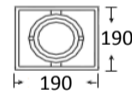

MULTIDIRECTIONALS RECESSED

RECESSED

MULTIDIRECTIONALS RECESSED
RS-PAR30L

RS-PAR30L

Mounting	Recessed.
Lamps	Halogen.  PAR30L or PAR30S, LED equivalent.
Optical system	Reflector.
Light distribution	Direct.
Wiring	Gear and lamps not included (under request).
Material	Body: Aluminum and steel. Reflector: Aluminum.
Surface finish	Body: Aluminum and enameled steel in grey. Reflector: Bright.
Accessories	Brackets included.

Mounting

RS-1R-PAR30L

RS-2R-PAR30L

RS-3R-PAR30L

RS-4R-PAR30L

RS-4C-PAR30L

CODE	REFERENCE	Kg.	Power	Lamp	Lampholder	Specifications
041100041	RS-1R-PAR30L E-27	(1,9)	70	PAR30L / PAR30S	E-27	Aluminum and steel body recessed multidirectional.
041100042	RS-2R-PAR30L E-27	(2,7)	2x70	PAR30L / PAR30S	E-27	Aluminum and steel body recessed multidirectional.
041100043	RS-3R-PAR30L E-27	(3,7)	3x70	PAR30L / PAR30S	E-27	Aluminum and steel body recessed multidirectional.
041100044	RS-4R-PAR30L E-27	(4,6)	4x70	PAR30L / PAR30S	E-27	Aluminum and steel body recessed multidirectional.
041100045	RS-4C-PAR30L E-27	(4,5)	4x70	PAR30L / PAR30S	E-27	Aluminum and steel body recessed multidirectional.