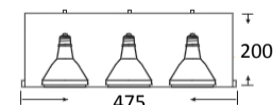

MULTIDIRECTIONALS RECESSED

RECESSED

MULTIDIRECTIONALS RECESSED
RS-PAR30L

RS-PAR30L

Mounting	Recessed.
Lamps	Halogen.  PAR30L or PAR30S, LED equivalent.
Optical system	Reflector.
Light distribution	Direct.
Wiring	Gear and lamps not included (under request).
Material	Body: Aluminum and steel. Reflector: Aluminum.
Surface finish	Body: Aluminum and enameled steel in grey. Reflector: Bright.
Accessories	Brackets included.

Mounting

RS-1R-PAR30L

RS-2R-PAR30L

RS-3R-PAR30L

RS-4R-PAR30L

RS-4C-PAR30L

CODE	REFERENCE	Kg.	Power	Lamp	Lampholder	Specifications
041100041	RS-1R-PAR30L E-27	(1,9)	70	PAR30L / PAR30S	E-27	Aluminum and steel body recessed multidirectional.
041100042	RS-2R-PAR30L E-27	(2,7)	2x70	PAR30L / PAR30S	E-27	Aluminum and steel body recessed multidirectional.
041100043	RS-3R-PAR30L E-27	(3,7)	3x70	PAR30L / PAR30S	E-27	Aluminum and steel body recessed multidirectional.
041100044	RS-4R-PAR30L E-27	(4,6)	4x70	PAR30L / PAR30S	E-27	Aluminum and steel body recessed multidirectional.
041100045	RS-4C-PAR30L E-27	(4,5)	4x70	PAR30L / PAR30S	E-27	Aluminum and steel body recessed multidirectional.