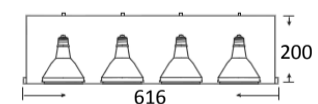

MULTIDIRECTIONALS RECESSED

RECESSED

MULTIDIRECTIONALS RECESSED
RS-PAR30L

RS-PAR30L

Mounting	Recessed.
Lamps	Halogen.  PAR30L or PAR30S, LED equivalent.
Optical system	Reflector.
Light distribution	Direct.
Wiring	Gear and lamps not included (under request).
Material	Body: Aluminum and steel. Reflector: Aluminum.
Surface finish	Body: Aluminum and enameled steel in grey. Reflector: Bright.
Accessories	Brackets included.

Mounting

RS-1R-PAR30L

RS-2R-PAR30L

RS-3R-PAR30L

RS-4R-PAR30L

RS-4C-PAR30L

CODE	REFERENCE	Kg.	Power	Lamp	Lampholder	Specifications
041100041	RS-1R-PAR30L E-27	(1,9)	70	PAR30L / PAR30S	E-27	Aluminum and steel body recessed multidirectional.
041100042	RS-2R-PAR30L E-27	(2,7)	2x70	PAR30L / PAR30S	E-27	Aluminum and steel body recessed multidirectional.
041100043	RS-3R-PAR30L E-27	(3,7)	3x70	PAR30L / PAR30S	E-27	Aluminum and steel body recessed multidirectional.
041100044	RS-4R-PAR30L E-27	(4,6)	4x70	PAR30L / PAR30S	E-27	Aluminum and steel body recessed multidirectional.
041100045	RS-4C-PAR30L E-27	(4,5)	4x70	PAR30L / PAR30S	E-27	Aluminum and steel body recessed multidirectional.