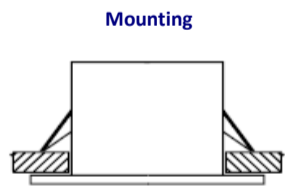

MULTIDIRECTIONALS RECESSED

RECESSED

MULTIDIRECTIONALS RECESSED
RS-PAR30L

RS-PAR30L

Mounting	Recessed.
Lamps	Halogen.  PAR30L or PAR30S, LED equivalent.
Optical system	Reflector.
Light distribution	Direct.
Wiring	Gear and lamps not included (under request).
Material	Body: Aluminum and steel. Reflector: Aluminum.
Surface finish	Body: Aluminum and enameled steel in grey. Reflector: Bright.
Accessories	Brackets included.

Mounting

RS-1R-PAR30L

RS-2R-PAR30L

RS-3R-PAR30L

RS-4R-PAR30L

RS-4C-PAR30L

CODE	REFERENCE	Kg.	Power	Lamp	Lampholder	Specifications
041100041	RS-1R-PAR30L E-27	(1,9)	70	PAR30L / PAR30S	E-27	Aluminum and steel body recessed multidirectional.
041100042	RS-2R-PAR30L E-27	(2,7)	2x70	PAR30L / PAR30S	E-27	Aluminum and steel body recessed multidirectional.
041100043	RS-3R-PAR30L E-27	(3,7)	3x70	PAR30L / PAR30S	E-27	Aluminum and steel body recessed multidirectional.
041100044	RS-4R-PAR30L E-27	(4,6)	4x70	PAR30L / PAR30S	E-27	Aluminum and steel body recessed multidirectional.
041100045	RS-4C-PAR30L E-27	(4,5)	4x70	PAR30L / PAR30S	E-27	Aluminum and steel body recessed multidirectional.