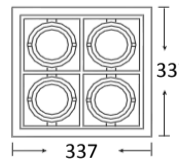

MULTIDIRECTIONALS RECESSED

RECESSED

MULTIDIRECTIONALS RECESSED
RS-PAR30L

RS-PAR30L

Mounting	Recessed.
Lamps	Halogen.  PAR30L or PAR30S, LED equivalent.
Optical system	Reflector.
Light distribution	Direct.
Wiring	Gear and lamps not included (under request).
Material	Body: Aluminum and steel. Reflector: Aluminum.
Surface finish	Body: Aluminum and enameled steel in grey. Reflector: Bright.
Accessories	Brackets included.

Mounting

RS-1R-PAR30L

RS-2R-PAR30L

RS-3R-PAR30L

RS-4R-PAR30L

RS-4C-PAR30L

CODE	REFERENCE	Kg.	Power	Lamp	Lampholder	Specifications
041100041	RS-1R-PAR30L E-27	(1,9)	70	PAR30L / PAR30S	E-27	Aluminum and steel body recessed multidirectional.
041100042	RS-2R-PAR30L E-27	(2,7)	2x70	PAR30L / PAR30S	E-27	Aluminum and steel body recessed multidirectional.
041100043	RS-3R-PAR30L E-27	(3,7)	3x70	PAR30L / PAR30S	E-27	Aluminum and steel body recessed multidirectional.
041100044	RS-4R-PAR30L E-27	(4,6)	4x70	PAR30L / PAR30S	E-27	Aluminum and steel body recessed multidirectional.
041100045	RS-4C-PAR30L E-27	(4,5)	4x70	PAR30L / PAR30S	E-27	Aluminum and steel body recessed multidirectional.