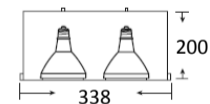

MULTIDIRECTIONALS RECESSED

RECESSED

MULTIDIRECTIONALS RECESSED
RS-PAR30L

RS-PAR30L

Mounting	Recessed.
Lamps	Halogen.  PAR30L or PAR30S, LED equivalent.
Optical system	Reflector.
Light distribution	Direct.
Wiring	Gear and lamps not included (under request).
Material	Body: Aluminum and steel. Reflector: Aluminum.
Surface finish	Body: Aluminum and enameled steel in grey. Reflector: Bright.
Accessories	Brackets included.

Mounting

RS-1R-PAR30L

RS-2R-PAR30L

RS-3R-PAR30L

RS-4R-PAR30L

RS-4C-PAR30L

CODE	REFERENCE	Kg.	Power	Lamp	Lampholder	Specifications
041100041	RS-1R-PAR30L E-27	(1,9)	70	PAR30L / PAR30S	E-27	Aluminum and steel body recessed multidirectional.
041100042	RS-2R-PAR30L E-27	(2,7)	2x70	PAR30L / PAR30S	E-27	Aluminum and steel body recessed multidirectional.
041100043	RS-3R-PAR30L E-27	(3,7)	3x70	PAR30L / PAR30S	E-27	Aluminum and steel body recessed multidirectional.
041100044	RS-4R-PAR30L E-27	(4,6)	4x70	PAR30L / PAR30S	E-27	Aluminum and steel body recessed multidirectional.
041100045	RS-4C-PAR30L E-27	(4,5)	4x70	PAR30L / PAR30S	E-27	Aluminum and steel body recessed multidirectional.