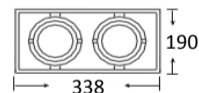

MULTIDIRECTIONALS RECESSED

RECESSED

MULTIDIRECTIONALS RECESSED
RS-PAR30L

RS-PAR30L

Mounting	Recessed.
Lamps	Halogen.  PAR30L or PAR30S, LED equivalent.
Optical system	Reflector.
Light distribution	Direct.
Wiring	Gear and lamps not included (under request).
Material	Body: Aluminum and steel. Reflector: Aluminum.
Surface finish	Body: Aluminum and enameled steel in grey. Reflector: Bright.
Accessories	Brackets included.

Mounting

RS-1R-PAR30L

RS-2R-PAR30L

RS-3R-PAR30L

RS-4R-PAR30L

RS-4C-PAR30L

CODE	REFERENCE	Kg.	Power	Lamp	Lampholder	Specifications
041100041	RS-1R-PAR30L E-27	(1,9)	70	PAR30L / PAR30S	E-27	Aluminum and steel body recessed multidirectional.
041100042	RS-2R-PAR30L E-27	(2,7)	2x70	PAR30L / PAR30S	E-27	Aluminum and steel body recessed multidirectional.
041100043	RS-3R-PAR30L E-27	(3,7)	3x70	PAR30L / PAR30S	E-27	Aluminum and steel body recessed multidirectional.
041100044	RS-4R-PAR30L E-27	(4,6)	4x70	PAR30L / PAR30S	E-27	Aluminum and steel body recessed multidirectional.
041100045	RS-4C-PAR30L E-27	(4,5)	4x70	PAR30L / PAR30S	E-27	Aluminum and steel body recessed multidirectional.