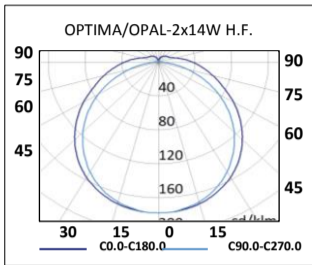

SURFACE T5 IP44 • H.F.

SURFACE T5
OPTIMA/OPAL
OPTIMA/PRISMA

OPTIMA/OPAL

Mounting	Surface.
Lamps	T5
Optical system	Opal/prism diffuser.
Light distribution	Direct.
Wiring	Electronic control gear (EEI=A2). PF>0,95 Possibility of incorporating dimmable electronic control gear (EEI=A1 1-10V or DALI) and/or emergency Kit (1 or 3 hours).
Material	Body: Steel. Diffuser: Opal or prismatic polycarbonate.
Surface finish	White.

Mounting

	L	S
1x14 / 1x24 / 2x14W.	594	380
1x28 / 1x54 / 2x28W.	1194	1000
1x35 / 1x49 / 2x35 / 2x49W.	1494	1300

AVAILABLE

CODE	REFERENCE	Kg.	Power	Lamp	Lampholder	DIMM		Emergency	
						1-10V	DALI	MC-1	MC-3
			W						
030243114	OPTIMA/OPAL-1x14W H.F.	(2,0)	14	T5	G5	✓	✓	✓	✓
030243124	OPTIMA/OPAL-1x24W H.F.	(2,0)	24	T5	G5	✓	✓	✓	✓
030243128	OPTIMA/OPAL-1x28W H.F.	(3,4)	28	T5	G5	✓	✓	✓	✓
030243154	OPTIMA/OPAL-1x54W H.F.	(3,4)	54	T5	G5	✓	✓	✓	✓
030243135	OPTIMA/OPAL-1x35W H.F.	(4,2)	35	T5	G5	✓	✓	✓	✓
030243149	OPTIMA/OPAL-1x49W H.F.	(4,2)	49	T5	G5	✓	✓	✓	✓
030243214	OPTIMA/OPAL-2x14W H.F.	(2,0)	28	T5	G5	✓	✓	✓	✓
030243228	OPTIMA/OPAL-2x28W H.F.	(3,4)	56	T5	G5	✓	✓	✓	✓
030243235	OPTIMA/OPAL-2x35W H.F.	(4,2)	70	T5	G5	✓	✓	✓	✓
030243249	OPTIMA/OPAL-2x49W H.F.	(4,2)	98	T5	G5	✓	✓	✓	✓
030253114	OPTIMA/PRISMA-1x14W H.F.	(2,0)	14	T5	G5	✓	✓	✓	✓
030253124	OPTIMA/PRISMA-1x24W H.F.	(2,0)	24	T5	G5	✓	✓	✓	✓
030253128	OPTIMA/PRISMA-1x28W H.F.	(3,4)	28	T5	G5	✓	✓	✓	✓
030253154	OPTIMA/PRISMA-1x54W H.F.	(3,4)	54	T5	G5	✓	✓	✓	✓
030253135	OPTIMA/PRISMA-1x35W H.F.	(4,2)	35	T5	G5	✓	✓	✓	✓
030253149	OPTIMA/PRISMA-1x49W H.F.	(4,2)	49	T5	G5	✓	✓	✓	✓
030253214	OPTIMA/PRISMA-2x14W H.F.	(2,0)	28	T5	G5	✓	✓	✓	✓
030253228	OPTIMA/PRISMA-2x28W H.F.	(3,4)	56	T5	G5	✓	✓	✓	✓
030253235	OPTIMA/PRISMA-2x35W H.F.	(4,2)	70	T5	G5	✓	✓	✓	✓
030253249	OPTIMA/PRISMA-2x49W H.F.	(4,2)	98	T5	G5	✓	✓	✓	✓
15620001	SUSPENSION SET 4 UNITS	-	-	-	-	-	-	-	-