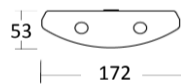

SURFACE T5 IP44 • H.F.

SURFACE T5
OPTIMA/OPAL
OPTIMA/PRISMA

OPTIMA/OPAL

Mounting	Surface.
Lamps	T5
Optical system	Opal/prism diffuser.
Light distribution	Direct.
Wiring	Electronic control gear (EEI=A2). PF>0,95 Possibility of incorporating dimmable electronic control gear (EEI=A1 1-10V or DALI) and/or emergency Kit (1 or 3 hours).
Material	Body: Steel. Diffuser: Opal or prismatic polycarbonate.
Surface finish	White.

Mounting

	L	S
1x14 / 1x24 / 2x14W.	594	380
1x28 / 1x54 / 2x28W.	1194	1000
1x35 / 1x49 / 2x35 / 2x49W.	1494	1300

AVAILABLE

CODE	REFERENCE	Kg.	Power	Lamp	Lampholder	DIMM		Emergency	
						1-10V	DALI	MC-1	MC-3
			W						
030243114	OPTIMA/OPAL-1x14W H.F.	(2,0)	14	T5	G5	✓	✓	✓	✓
030243124	OPTIMA/OPAL-1x24W H.F.	(2,0)	24	T5	G5	✓	✓	✓	✓
030243128	OPTIMA/OPAL-1x28W H.F.	(3,4)	28	T5	G5	✓	✓	✓	✓
030243154	OPTIMA/OPAL-1x54W H.F.	(3,4)	54	T5	G5	✓	✓	✓	✓
030243135	OPTIMA/OPAL-1x35W H.F.	(4,2)	35	T5	G5	✓	✓	✓	✓
030243149	OPTIMA/OPAL-1x49W H.F.	(4,2)	49	T5	G5	✓	✓	✓	✓
030243214	OPTIMA/OPAL-2x14W H.F.	(2,0)	28	T5	G5	✓	✓	✓	✓
030243228	OPTIMA/OPAL-2x28W H.F.	(3,4)	56	T5	G5	✓	✓	✓	✓
030243235	OPTIMA/OPAL-2x35W H.F.	(4,2)	70	T5	G5	✓	✓	✓	✓
030243249	OPTIMA/OPAL-2x49W H.F.	(4,2)	98	T5	G5	✓	✓	✓	✓
030253114	OPTIMA/PRISMA-1x14W H.F.	(2,0)	14	T5	G5	✓	✓	✓	✓
030253124	OPTIMA/PRISMA-1x24W H.F.	(2,0)	24	T5	G5	✓	✓	✓	✓
030253128	OPTIMA/PRISMA-1x28W H.F.	(3,4)	28	T5	G5	✓	✓	✓	✓
030253154	OPTIMA/PRISMA-1x54W H.F.	(3,4)	54	T5	G5	✓	✓	✓	✓
030253135	OPTIMA/PRISMA-1x35W H.F.	(4,2)	35	T5	G5	✓	✓	✓	✓
030253149	OPTIMA/PRISMA-1x49W H.F.	(4,2)	49	T5	G5	✓	✓	✓	✓
030253214	OPTIMA/PRISMA-2x14W H.F.	(2,0)	28	T5	G5	✓	✓	✓	✓
030253228	OPTIMA/PRISMA-2x28W H.F.	(3,4)	56	T5	G5	✓	✓	✓	✓
030253235	OPTIMA/PRISMA-2x35W H.F.	(4,2)	70	T5	G5	✓	✓	✓	✓
030253249	OPTIMA/PRISMA-2x49W H.F.	(4,2)	98	T5	G5	✓	✓	✓	✓
15620001	SUSPENSION SET 4 UNITS	-	-	-	-	-	-	-	-