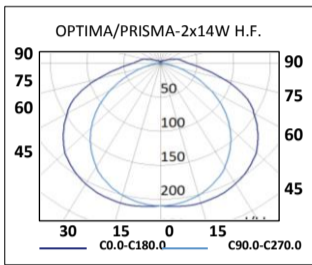

SURFACE T5 IP44 • H.F.

SURFACE T5
OPTIMA/OPAL
OPTIMA/PRISMA

OPTIMA/OPAL

Mounting	Surface.
Lamps	T5
Optical system	Opal/prism diffuser.
Light distribution	Direct.
Wiring	Electronic control gear (EEI=A2). PF>0,95 Possibility of incorporating dimmable electronic control gear (EEI=A1 1-10V or DALI) and/or emergency Kit (1 or 3 hours).
Material	Body: Steel. Diffuser: Opal or prismatic polycarbonate.
Surface finish	White.

Mounting

	L	S
1x14 / 1x24 / 2x14W.	594	380
1x28 / 1x54 / 2x28W.	1194	1000
1x35 / 1x49 / 2x35 / 2x49W.	1494	1300

AVAILABLE

CODE	REFERENCE	Kg.	Power	Lamp	Lampholder	DIMM		Emergency	
						1-10V	DALI	MC-1	MC-3
			W						
030243114	OPTIMA/OPAL-1x14W H.F.	(2,0)	14	T5	G5	✓	✓	✓	✓
030243124	OPTIMA/OPAL-1x24W H.F.	(2,0)	24	T5	G5	✓	✓	✓	✓
030243128	OPTIMA/OPAL-1x28W H.F.	(3,4)	28	T5	G5	✓	✓	✓	✓
030243154	OPTIMA/OPAL-1x54W H.F.	(3,4)	54	T5	G5	✓	✓	✓	✓
030243135	OPTIMA/OPAL-1x35W H.F.	(4,2)	35	T5	G5	✓	✓	✓	✓
030243149	OPTIMA/OPAL-1x49W H.F.	(4,2)	49	T5	G5	✓	✓	✓	✓
030243214	OPTIMA/OPAL-2x14W H.F.	(2,0)	28	T5	G5	✓	✓	✓	✓
030243228	OPTIMA/OPAL-2x28W H.F.	(3,4)	56	T5	G5	✓	✓	✓	✓
030243235	OPTIMA/OPAL-2x35W H.F.	(4,2)	70	T5	G5	✓	✓	✓	✓
030243249	OPTIMA/OPAL-2x49W H.F.	(4,2)	98	T5	G5	✓	✓	✓	✓
030253114	OPTIMA/PRISMA-1x14W H.F.	(2,0)	14	T5	G5	✓	✓	✓	✓
030253124	OPTIMA/PRISMA-1x24W H.F.	(2,0)	24	T5	G5	✓	✓	✓	✓
030253128	OPTIMA/PRISMA-1x28W H.F.	(3,4)	28	T5	G5	✓	✓	✓	✓
030253154	OPTIMA/PRISMA-1x54W H.F.	(3,4)	54	T5	G5	✓	✓	✓	✓
030253135	OPTIMA/PRISMA-1x35W H.F.	(4,2)	35	T5	G5	✓	✓	✓	✓
030253149	OPTIMA/PRISMA-1x49W H.F.	(4,2)	49	T5	G5	✓	✓	✓	✓
030253214	OPTIMA/PRISMA-2x14W H.F.	(2,0)	28	T5	G5	✓	✓	✓	✓
030253228	OPTIMA/PRISMA-2x28W H.F.	(3,4)	56	T5	G5	✓	✓	✓	✓
030253235	OPTIMA/PRISMA-2x35W H.F.	(4,2)	70	T5	G5	✓	✓	✓	✓
030253249	OPTIMA/PRISMA-2x49W H.F.	(4,2)	98	T5	G5	✓	✓	✓	✓
15620001	SUSPENSION SET 4 UNITS	-	-	-	-	-	-	-	-