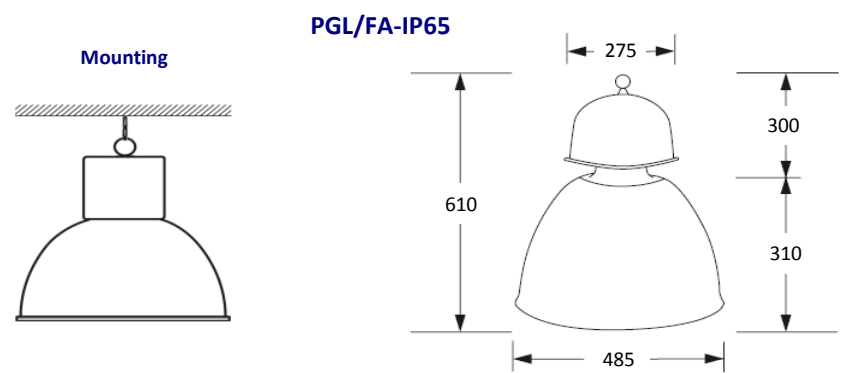

# INDUSTRIAL SUSPENDED • DISCHARGE

**INDUSTRIAL SUSPENDED**  
**PGF/C**  
**PGL/FA-IP65**

**PGF/C**

**PGL/FA-IP65**

<b>Mounting</b>	Suspended.
<b>Lamps</b>	HPS / HIT  
<b>Optical system</b>	Reflector.
<b>Light distribution</b>	Direct.
<b>Wiring</b>	Magnetic reactance + starter + power factor correction capacitor. PF>0,95.
<b>Material</b>	Head: Injected aluminum. Reflector: Aluminum. Cover: Transparent glass, included.
<b>Surface finish</b>	Head: Black colour.
<b>Accessories</b>	2 meters cable maximum + base support.

CODE	REFERENCE	Kg.	Power	Lamp	Lampholder	Tension / frequency	Reflector
			W				
06720032501	<b>PGF/C-250W HPS 230V. +GLASS</b>	(9,9)	250	HPS	E40	230V. / 50Hz.	Aluminum
06720012501	<b>PGF/C-250W HIT-E 230V. +GLASS</b>	(10,0)	250	HIT	E40	230V. / 50Hz.	Aluminum
06720012501L	<b>PGF/C-250W HIT-E 230V. +LAMP.+GLASS</b>	(10,2)	250	HIT	E40	230V. / 50Hz.	Aluminum
06720034001	<b>PGF/C-400W HPS 230V. +GLASS</b>	(11,2)	400	HPS	E40	230V. / 50Hz.	Aluminum
06720014002	<b>PGF/C-400W HIT-E 230V. +GLASS</b>	(11,1)	400	HIT	E40	230V. / 50Hz.	Aluminum
06720014001L	<b>PGF/C-400W HIT-E 230V. +LAMP.+GLASS</b>	(11,3)	400	HIT	E40	230V. / 50Hz.	Aluminum
0672311	<b>PGF/C GLASS</b>	-	-	-	-	-	-
06720232501	<b>PGL/FA-IP65-250W HPS 230V. +GLASS</b>	(10,0)	250	HPS	E40	230V. / 50Hz.	Faceted aluminum
06720212501	<b>PGL/FA-IP65-250W HIT-E 230V. +GLASS</b>	(10,1)	250	HIT	E40	230V. / 50Hz.	Faceted aluminum
06720212501L	<b>PGL/FA-IP65-250W HIT-E 230V. +LAMP.+GLASS</b>	(10,3)	250	HIT	E40	230V. / 50Hz.	Faceted aluminum
06720234001	<b>PGL/FA-IP65-400W HPS 230V. +GLASS</b>	(11,3)	400	HPS	E40	230V. / 50Hz.	Faceted aluminum
06720214001	<b>PGL/FA-IP65-400W HIT-E 230V. +GLASS</b>	(11,2)	400	HIT	E40	230V. / 50Hz.	Faceted aluminum
06720214001L	<b>PGL/FA-IP65-400W HIT-E 230V. +LAMP.+GLASS</b>	(11,4)	400	HIT	E40	230V. / 50Hz.	Faceted aluminum
0672312	<b>PGL/FA GLASS</b>	-	-	-	-	-	-
067239	<b>SAFETY GRID PGL/FA</b>	-	-	-	-	-	-