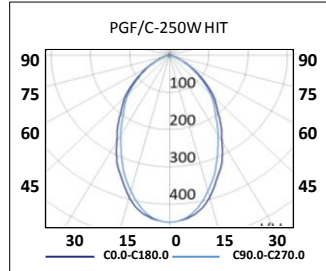

# INDUSTRIAL SUSPENDED • DISCHARGE

**INDUSTRIAL SUSPENDED**  
**PGF/C**  
**PGL/FA-IP65**

**PGF/C**

**PGL/FA-IP65**

<b>Mounting</b>	Suspended.
<b>Lamps</b>	HPS / HIT  
<b>Optical system</b>	Reflector.
<b>Light distribution</b>	Direct.
<b>Wiring</b>	Magnetic reactance + starter + power factor correction capacitor. PF>0,95.
<b>Material</b>	Head: Injected aluminum. Reflector: Aluminum. Cover: Transparent glass, included.
<b>Surface finish</b>	Head: Black colour.
<b>Accessories</b>	2 meters cable maximum + base support.

CODE	REFERENCE	Kg.	Power	Lamp	Lampholder	Tension / frequency	Reflector
			W				
06720032501	<b>PGF/C-250W HPS 230V. +GLASS</b>	(9,9)	250	HPS	E40	230V. / 50Hz.	Aluminum
06720012501	<b>PGF/C-250W HIT-E 230V. +GLASS</b>	(10,0)	250	HIT	E40	230V. / 50Hz.	Aluminum
06720012501L	<b>PGF/C-250W HIT-E 230V. +LAMP.+GLASS</b>	(10,2)	250	HIT	E40	230V. / 50Hz.	Aluminum
06720034001	<b>PGF/C-400W HPS 230V. +GLASS</b>	(11,2)	400	HPS	E40	230V. / 50Hz.	Aluminum
06720014002	<b>PGF/C-400W HIT-E 230V. +GLASS</b>	(11,1)	400	HIT	E40	230V. / 50Hz.	Aluminum
06720014001L	<b>PGF/C-400W HIT-E 230V. +LAMP.+GLASS</b>	(11,3)	400	HIT	E40	230V. / 50Hz.	Aluminum
0672311	<b>PGF/C GLASS</b>	-	-	-	-	-	-
06720232501	<b>PGL/FA-IP65-250W HPS 230V. +GLASS</b>	(10,0)	250	HPS	E40	230V. / 50Hz.	Faceted aluminum
06720212501	<b>PGL/FA-IP65-250W HIT-E 230V. +GLASS</b>	(10,1)	250	HIT	E40	230V. / 50Hz.	Faceted aluminum
06720212501L	<b>PGL/FA-IP65-250W HIT-E 230V. +LAMP.+GLASS</b>	(10,3)	250	HIT	E40	230V. / 50Hz.	Faceted aluminum
06720234001	<b>PGL/FA-IP65-400W HPS 230V. +GLASS</b>	(11,3)	400	HPS	E40	230V. / 50Hz.	Faceted aluminum
06720214001	<b>PGL/FA-IP65-400W HIT-E 230V. +GLASS</b>	(11,2)	400	HIT	E40	230V. / 50Hz.	Faceted aluminum
06720214001L	<b>PGL/FA-IP65-400W HIT-E 230V. +LAMP.+GLASS</b>	(11,4)	400	HIT	E40	230V. / 50Hz.	Faceted aluminum
0672312	<b>PGL/FA GLASS</b>	-	-	-	-	-	-
067239	<b>SAFETY GRID PGL/FA</b>	-	-	-	-	-	-