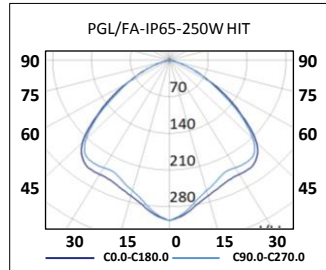

# INDUSTRIAL SUSPENDED • DISCHARGE

**INDUSTRIAL SUSPENDED**  
**PGF/C**  
**PGL/FA-IP65**

**PGF/C**

**PGL/FA-IP65**

<b>Mounting</b>	Suspended.
<b>Lamps</b>	HPS / HIT  
<b>Optical system</b>	Reflector.
<b>Light distribution</b>	Direct.
<b>Wiring</b>	Magnetic reactance + starter + power factor correction capacitor. PF>0,95.
<b>Material</b>	Head: Injected aluminum. Reflector: Aluminum. Cover: Transparent glass, included.
<b>Surface finish</b>	Head: Black colour.
<b>Accessories</b>	2 meters cable maximum + base support.

CODE	REFERENCE	Kg.	Power	Lamp	Lampholder	Tension / frequency	Reflector
			W				
06720032501	<b>PGF/C-250W HPS 230V. +GLASS</b>	(9,9)	250	HPS	E40	230V. / 50Hz.	Aluminum
06720012501	<b>PGF/C-250W HIT-E 230V. +GLASS</b>	(10,0)	250	HIT	E40	230V. / 50Hz.	Aluminum
06720012501L	<b>PGF/C-250W HIT-E 230V. +LAMP.+GLASS</b>	(10,2)	250	HIT	E40	230V. / 50Hz.	Aluminum
06720034001	<b>PGF/C-400W HPS 230V. +GLASS</b>	(11,2)	400	HPS	E40	230V. / 50Hz.	Aluminum
06720014002	<b>PGF/C-400W HIT-E 230V. +GLASS</b>	(11,1)	400	HIT	E40	230V. / 50Hz.	Aluminum
06720014001L	<b>PGF/C-400W HIT-E 230V. +LAMP.+GLASS</b>	(11,3)	400	HIT	E40	230V. / 50Hz.	Aluminum
0672311	<b>PGF/C GLASS</b>	-	-	-	-	-	-
06720232501	<b>PGL/FA-IP65-250W HPS 230V. +GLASS</b>	(10,0)	250	HPS	E40	230V. / 50Hz.	Faceted aluminum
06720212501	<b>PGL/FA-IP65-250W HIT-E 230V. +GLASS</b>	(10,1)	250	HIT	E40	230V. / 50Hz.	Faceted aluminum
06720212501L	<b>PGL/FA-IP65-250W HIT-E 230V. +LAMP.+GLASS</b>	(10,3)	250	HIT	E40	230V. / 50Hz.	Faceted aluminum
06720234001	<b>PGL/FA-IP65-400W HPS 230V. +GLASS</b>	(11,3)	400	HPS	E40	230V. / 50Hz.	Faceted aluminum
06720214001	<b>PGL/FA-IP65-400W HIT-E 230V. +GLASS</b>	(11,2)	400	HIT	E40	230V. / 50Hz.	Faceted aluminum
06720214001L	<b>PGL/FA-IP65-400W HIT-E 230V. +LAMP.+GLASS</b>	(11,4)	400	HIT	E40	230V. / 50Hz.	Faceted aluminum
0672312	<b>PGL/FA GLASS</b>	-	-	-	-	-	-
067239	<b>SAFETY GRID PGL/FA</b>	-	-	-	-	-	-