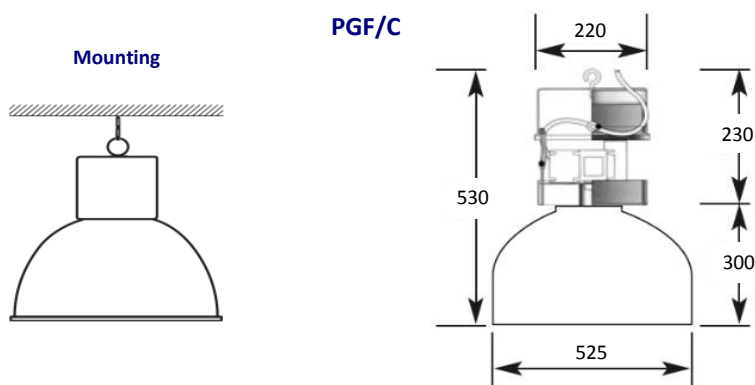

# INDUSTRIAL SUSPENDED • DISCHARGE

**INDUSTRIAL SUSPENDED**  
**PGF/C**  
**PGL/FA-IP65**

**PGF/C**

**PGL/FA-IP65**

<b>Mounting</b>	Suspended.
<b>Lamps</b>	HPS / HIT  
<b>Optical system</b>	Reflector.
<b>Light distribution</b>	Direct.
<b>Wiring</b>	Magnetic reactance + starter + power factor correction capacitor. PF>0,95.
<b>Material</b>	Head: Injected aluminum. Reflector: Aluminum. Cover: Transparent glass, included.
<b>Surface finish</b>	Head: Black colour.
<b>Accessories</b>	2 meters cable maximum + base support.

CODE	REFERENCE	Kg.	Power	Lamp	Lampholder	Tension / frequency	Reflector
			W				
06720032501	<b>PGF/C-250W HPS 230V. +GLASS</b>	(9,9)	250	HPS	E40	230V. / 50Hz.	Aluminum
06720012501	<b>PGF/C-250W HIT-E 230V. +GLASS</b>	(10,0)	250	HIT	E40	230V. / 50Hz.	Aluminum
06720012501L	<b>PGF/C-250W HIT-E 230V. +LAMP.+GLASS</b>	(10,2)	250	HIT	E40	230V. / 50Hz.	Aluminum
06720034001	<b>PGF/C-400W HPS 230V. +GLASS</b>	(11,2)	400	HPS	E40	230V. / 50Hz.	Aluminum
06720014002	<b>PGF/C-400W HIT-E 230V. +GLASS</b>	(11,1)	400	HIT	E40	230V. / 50Hz.	Aluminum
06720014001L	<b>PGF/C-400W HIT-E 230V. +LAMP.+GLASS</b>	(11,3)	400	HIT	E40	230V. / 50Hz.	Aluminum
0672311	<b>PGF/C GLASS</b>	-	-	-	-	-	-
06720232501	<b>PGL/FA-IP65-250W HPS 230V. +GLASS</b>	(10,0)	250	HPS	E40	230V. / 50Hz.	Faceted aluminum
06720212501	<b>PGL/FA-IP65-250W HIT-E 230V. +GLASS</b>	(10,1)	250	HIT	E40	230V. / 50Hz.	Faceted aluminum
06720212501L	<b>PGL/FA-IP65-250W HIT-E 230V. +LAMP.+GLASS</b>	(10,3)	250	HIT	E40	230V. / 50Hz.	Faceted aluminum
06720234001	<b>PGL/FA-IP65-400W HPS 230V. +GLASS</b>	(11,3)	400	HPS	E40	230V. / 50Hz.	Faceted aluminum
06720214001	<b>PGL/FA-IP65-400W HIT-E 230V. +GLASS</b>	(11,2)	400	HIT	E40	230V. / 50Hz.	Faceted aluminum
06720214001L	<b>PGL/FA-IP65-400W HIT-E 230V. +LAMP.+GLASS</b>	(11,4)	400	HIT	E40	230V. / 50Hz.	Faceted aluminum
0672312	<b>PGL/FA GLASS</b>	-	-	-	-	-	-
067239	<b>SAFETY GRID PGL/FA</b>	-	-	-	-	-	-