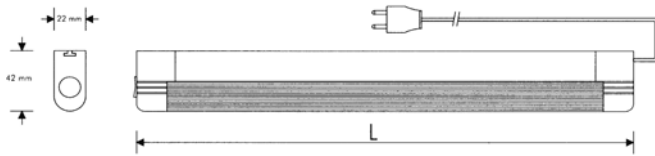

Extra Mini Battens

**Features:** Very light weight and slim size. Energy saving, use G5 base Fluorescent Tube. Acrylic Diffuser. With on/off switch, power cord and plug. Easy installation, can be fixed by adhesive tape or screws. T5 colour tube is included.  
**OPTIC:** Grooved methyl methacrylate prismatic diffuser.  
**General Applications:** Kitchens, Cabinets, Night Light, Furnitures.  
**Accessories for making continuous rows** are included.

	W.	Length (L)	Width (A)	High (H)
TKL-6	6 W.	267	42	22
TKL-8	8 W.	342	42	22
TKL-13	13 W.	575	42	22
TKL-18	18 W.	605	42	22

TB  
Compact Mini Battens

**Features:** Very light weight and slim size. Energy saving, use G5 base Fluorescent Tube. Acrylic Diffuser. With on/off switch, power cord and plug. Easy installation, can be fixed by adhesive tape or screws. Colour tube is included.  
**OPTIC:** Grooved methyl methacrylate prismatic diffuser.  
**General Applications:** Kitchens, Cabinets, Night Light, Furnitures.