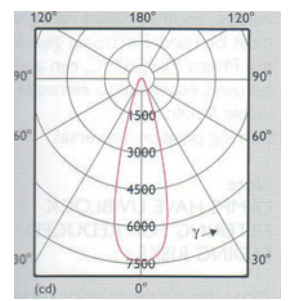

Material: Die-cast aluminium painted in grey colour.
Electrical equipment and lamp included on request.

RS-1R-PAR30L

230V/35W/70W

RS-2R-PAR30L

230V/35W/70W

PAR 30L 35 W. 10°

PAR 30L 35 W. 30°

PAR 30L 70 W. 10°