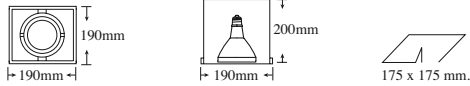

Material: Die-cast aluminium painted in grey colour.
Electrical equipment and lamp included on request.

RS-1R-PAR30L

230V/35W/70W

RS-2R-PAR30L

230V/35W/70W

PAR 30L 35 W. 10°

PAR 30L 35 W. 30°

PAR 30L 70 W. 10°