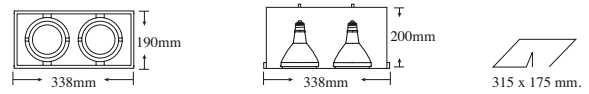

Material: Die-cast aluminium painted in grey colour.
Electrical equipment and lamp included on request.

RS-1R-PAR30L

230V/35W/70W

RS-2R-PAR30L

230V/35W/70W

PAR 30L 35 W. 10°

PAR 30L 35 W. 30°

PAR 30L 70 W. 10°