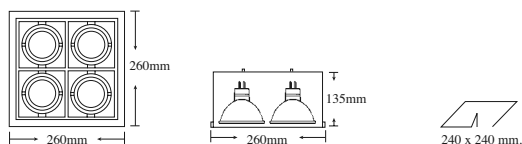

MULTIDIRECTIONALS

Lux-May

Material: Die-cast aluminium and enamelled steel sheet, painted in grey colour.
Electrical equipment and lamp are not included.

RSMR-4R

12V / 35W / 50W

RSMR-4C

12V / 35W / 50W

S-6-MR16