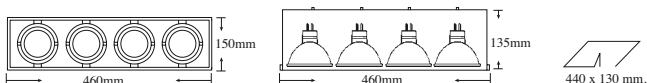

MULTIDIRECTIONALS

Lux-May

Material: Die-cast aluminium and enamelled steel sheet, painted in grey colour.
Electrical equipment and lamp are not included.

RSMR-4R

12V / 35W / 50W

RSMR-4C

12V / 35W / 50W

S-6-MR16