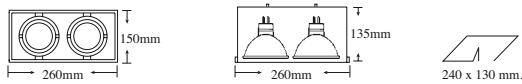

Material: Die-cast aluminium and enamelled steel sheet, painted in grey colour.
Electrical equipment and lamp are not included.

RSMR-1R

12V / 35W / 50W

RSMR-2R

12V / 35W / 50W

RSMR-3R

12V / 35W / 50W