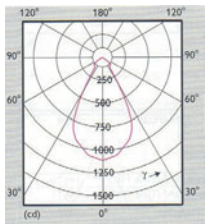

Halogen Lamp
50 W. 60°