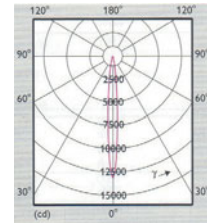

Material: Die-cast aluminium and enamelled steel sheet, painted in grey colour.
Electrical equipment and lamp are not included.

RSMR-1R

12V / 35W / 50W

Halogen Lamp
50 W. 10°

Halogen Lamp
50 W. 24°

Halogen Lamp
50 W. 36°