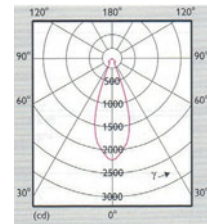

Material: Die-cast aluminium and enamelled steel sheet, painted in grey colour.
Electrical equipment and lamp are not included.

RSMR-1R

12V / 35W / 50W

Halogen Lamp
50 W. 10°

Halogen Lamp
50 W. 24°

Halogen Lamp
50 W. 36°