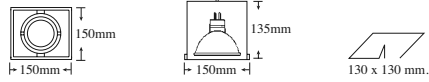

Material: Die-cast aluminium and enamelled steel sheet, painted in grey colour.
Electrical equipment and lamp are not included.

RSMR-1R

12V / 35W / 50W

Halogen Lamp
50 W. 10°

Halogen Lamp
50 W. 24°

Halogen Lamp
50 W. 36°