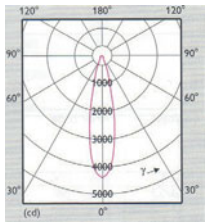

Material: Die-cast aluminium and enamelled steel sheet, painted in grey colour.
Electrical equipment and lamp are not included.

RSMR-1R

12V / 35W / 50W

Halogen Lamp
50 W. 10°

Halogen Lamp
50 W. 24°

Halogen Lamp
50 W. 36°