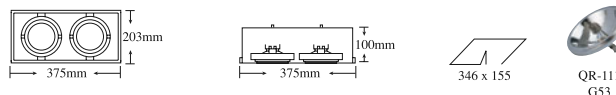

LXR-111-2R

12V/50W/75W/100W