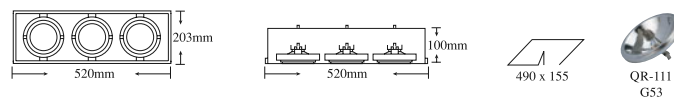

MULTIDIRECTIONALS

Lux-May

Material: Die-cast aluminium and enamelled steel sheet. Electrical equipment and lamp not included.

LXR-111-4R

12V/50W/75W/100W

LXR-111-3R

12V/50W/75W/100W

LXR-111-1R

12V/50W/75W/100W

LXR-111-2R

12V/50W/75W/100W

Material: Metal.
Electrical equipment and lamp not included.

RSH GOLD

12V/50W/75W/100W