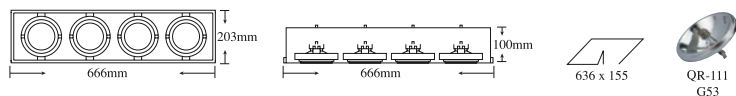

MULTIDIRECTIONALS

Lux-May

Material: Die-cast aluminium and enamelled steel sheet. Electrical equipment and lamp not included.

LXR-111-4R

12V/50W/75W/100W

LXR-111-3R

12V/50W/75W/100W

LXR-111-1R

12V/50W/75W/100W

LXR-111-2R

12V/50W/75W/100W

Material: Metal.
Electrical equipment and lamp not included.

RSH GOLD

12V/50W/75W/100W