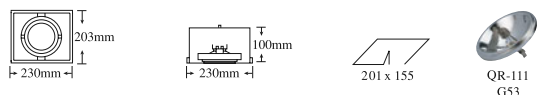

12V/50W/75W/100W