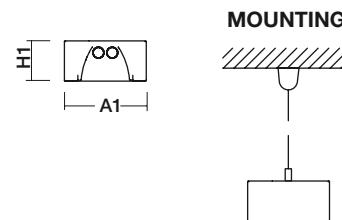

exclusive Range **EVOLUTION LINE**

T-5 Suspended Low Luminance Luminaires for making continuous lines

Through wiring is included for a correct connection in line.

EVOLUTION LINE-F (First)

EVOLUTION LINE-T (Through)

EVOLUTION LINE-L (Last)

EVOLUTION-LINE 2x54 W. (dir-indir)

The standard colour of luminaire is white (RAL 9003), under request colour grey is available (RAL 9007),

	W.	Lamp	A1	L1	H1	Y
exclusive EVOLUTION LINE-F/L	1 x 28 W.	T5	118	1.206	58	1.155
exclusive EVOLUTION LINE-T	1 x 28 W.	T5	118	1.206	58	1.206
exclusive EVOLUTION LINE-F/L	1 x 54 W.	T5	118	1.206	58	1.155
exclusive EVOLUTION LINE-T	1 x 54 W.	T5	118	1.206	58	1.206
exclusive EVOLUTION LINE-F/L	1 x 35 W.	T5	118	1.506	58	1.455
exclusive EVOLUTION LINE-T	1 x 35 W.	T5	118	1.506	58	1.506
exclusive EVOLUTION LINE-F/L	1 x 49 W.	T5	118	1.506	58	1.455
exclusive EVOLUTION LINE-T	1 x 49 W.	T5	118	1.506	58	1.506
exclusive EVOLUTION LINE-F/L	1 x 80 W.	T5	118	1.506	58	1.455
exclusive EVOLUTION LINE-T	1 x 80 W.	T5	118	1.506	58	1.506
exclusive EVOLUTION LINE-F/L	2 x 28 W.	T5	118	1.206	58	1.155
exclusive EVOLUTION LINE-T	2 x 28 W.	T5	118	1.206	58	1.206
exclusive EVOLUTION LINE-F/L	2 x 54 W.	T5	118	1.206	58	1.155
exclusive EVOLUTION LINE-T	2 x 54 W.	T5	118	1.206	58	1.206
exclusive EVOLUTION LINE-F/L	2 x 35 W.	T5	118	1.506	58	1.455
exclusive EVOLUTION LINE-T	2 x 35 W.	T5	118	1.506	58	1.506
exclusive EVOLUTION LINE-F/L	2 x 49 W.	T5	118	1.506	58	1.455
exclusive EVOLUTION LINE-T	2 x 49 W.	T5	118	1.506	58	1.506
exclusive EVOLUTION LINE-F/L	2 x 80 W.	T5	118	1.506	58	1.455
exclusive EVOLUTION LINE-T	2 x 80 W.	T5	118	1.506	58	1.506