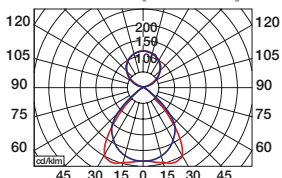

exclusive Range **EVOLUTION LINE**

T-5 Suspended Low Luminance Luminaires for making continuous lines

Through wiring is included for a correct connection in line.

EVOLUTION LINE-F (First)

EVOLUTION LINE-T (Through)

EVOLUTION LINE-L (Last)

EVOLUTION-LINE 2x54 W. (dir-indir)

The standard colour of luminaire is white (RAL 9003), under request colour grey is available (RAL 9007),

	W.	Lamp	A1	L1	H1	Y
exclusive EVOLUTION LINE-F/L	1 x 28 W.	T5	118	1.206	58	1.155
exclusive EVOLUTION LINE-T	1 x 28 W.	T5	118	1.206	58	1.206
exclusive EVOLUTION LINE-F/L	1 x 54 W.	T5	118	1.206	58	1.155
exclusive EVOLUTION LINE-T	1 x 54 W.	T5	118	1.206	58	1.206
exclusive EVOLUTION LINE-F/L	1 x 35 W.	T5	118	1.506	58	1.455
exclusive EVOLUTION LINE-T	1 x 35 W.	T5	118	1.506	58	1.506
exclusive EVOLUTION LINE-F/L	1 x 49 W.	T5	118	1.506	58	1.455
exclusive EVOLUTION LINE-T	1 x 49 W.	T5	118	1.506	58	1.506
exclusive EVOLUTION LINE-F/L	1 x 80 W.	T5	118	1.506	58	1.455
exclusive EVOLUTION LINE-T	1 x 80 W.	T5	118	1.506	58	1.506
exclusive EVOLUTION LINE-F/L	2 x 28 W.	T5	118	1.206	58	1.155
exclusive EVOLUTION LINE-T	2 x 28 W.	T5	118	1.206	58	1.206
exclusive EVOLUTION LINE-F/L	2 x 54 W.	T5	118	1.206	58	1.155
exclusive EVOLUTION LINE-T	2 x 54 W.	T5	118	1.206	58	1.206
exclusive EVOLUTION LINE-F/L	2 x 35 W.	T5	118	1.506	58	1.455
exclusive EVOLUTION LINE-T	2 x 35 W.	T5	118	1.506	58	1.506
exclusive EVOLUTION LINE-F/L	2 x 49 W.	T5	118	1.506	58	1.455
exclusive EVOLUTION LINE-T	2 x 49 W.	T5	118	1.506	58	1.506
exclusive EVOLUTION LINE-F/L	2 x 80 W.	T5	118	1.506	58	1.455
exclusive EVOLUTION LINE-T	2 x 80 W.	T5	118	1.506	58	1.506