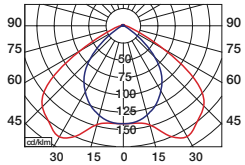

## T-5 Suspended Low Luminance Luminaires for making continuous lines

Through wiring is included for a correct connection in line.

**FUTUR/BR 2x28W**

**FUTUR/OPAL 2x28W**

**FUTUR/SYM 2x28W**

**MOUNTING**

**FUTUR-LINE-F (First)**