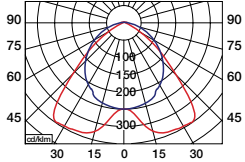

## T-5 Suspended Low Luminance Luminaires for making continuous lines

Through wiring is included for a correct connection in line.

**FUTUR/BR 2x28W**

**FUTUR/OPAL 2x28W**

**FUTUR/SYM 2x28W**

**MOUNTING**

**FUTUR-LINE-F (First)**