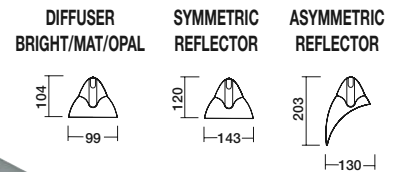

## T-5 Suspended Low Luminance Luminaires for making continuous lines

Through wiring is included for a correct connection in line.

**FUTUR/BR 2x28W**

**FUTUR/OPAL 2x28W**

**FUTUR/SYM 2x28W**

**MOUNTING**

**FUTUR-LINE-F (First)**