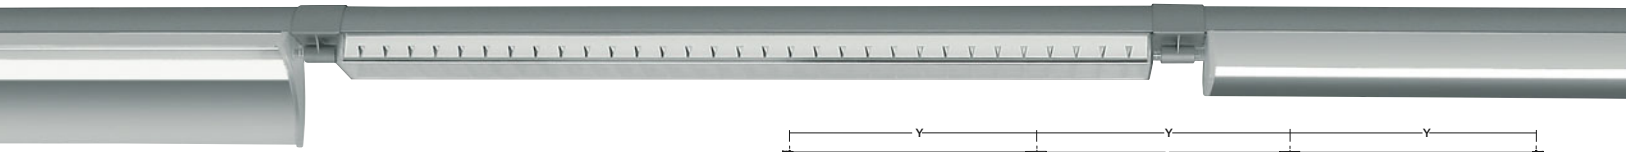

## T-5 Suspended Low Luminance Luminaires for making continuous lines

Through wiring is included for a correct connection in line.

**FUTUR/BR 2x28W**

**FUTUR/OPAL 2x28W**

**FUTUR/SYM 2x28W**

**MOUNTING**

**FUTUR-LINE-F (First)**

**FUTUR-LINE-T (Through)**

**FUTUR-LINE-L (Last)**

**FUTUR/OPAL (opal diffuser)**

**FUTUR/SYM (symmetric diffuser)**

**FUTUR/BR (bright diffuser)**

**FUTUR/ASYM (asymmetric diffuser)**

**FUTUR/MR (mat diffuser)**

	W.	Lamp	L1	Y
FUTUR-LINE-F	1 x 28 W.	T5	1.285	1.225
FUTUR-LINE-T	1 x 28 W.	T5	1.285	1.250
FUTUR-LINE-L	1 x 28 W.	T5	1.250	1.225
FUTUR-LINE-F	1 x 54 W.	T5	1.285	1.225
FUTUR-LINE-T	1 x 54 W.	T5	1.285	1.250
FUTUR-LINE-L	1 x 54 W.	T5	1.250	1.225
FUTUR-LINE-F	1 x 35 W.	T5	1.585	1.525
FUTUR-LINE-T	1 x 35 W.	T5	1.585	1.550
FUTUR-LINE-L	1 x 35 W.	T5	1.550	1.525
FUTUR-LINE-F	1 x 49 W.	T5	1.585	1.525
FUTUR-LINE-T	1 x 49 W.	T5	1.585	1.550
FUTUR-LINE-L	1 x 49 W.	T5	1.550	1.525
FUTUR-LINE-F	1 x 80 W.	T5	1.585	1.525
FUTUR-LINE-T	1 x 80 W.	T5	1.585	1.550
FUTUR-LINE-L	1 x 80 W.	T5	1.550	1.525
FUTUR-LINE-F	2 x 28 W.	T5	1.285	1.225
FUTUR-LINE-T	2 x 28 W.	T5	1.285	1.250
FUTUR-LINE-L	2 x 28 W.	T5	1.250	1.225
FUTUR-LINE-F	2 x 54 W.	T5	1.285	1.225
FUTUR-LINE-T	2 x 54 W.	T5	1.285	1.250
FUTUR-LINE-L	2 x 54 W.	T5	1.250	1.225
FUTUR-LINE-F	2 x 35 W.	T5	1.585	1.525
FUTUR-LINE-T	2 x 35 W.	T5	1.585	1.550
FUTUR-LINE-L	2 x 35 W.	T5	1.550	1.525
FUTUR-LINE-F	2 x 49 W.	T5	1.585	1.525
FUTUR-LINE-T	2 x 49 W.	T5	1.585	1.550
FUTUR-LINE-L	2 x 49 W.	T5	1.550	1.525