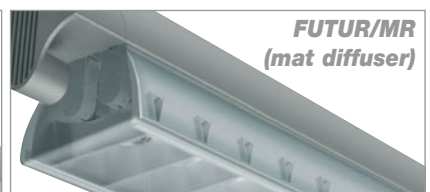

## T-5 Suspended Low Luminance Luminaires for making continuous lines

Through wiring is included for a correct connection in line.

**FUTUR/BR 2x28W**

**FUTUR/OPAL 2x28W**

**FUTUR/SYM 2x28W**

**MOUNTING**

**FUTUR-LINE-F (First)**

**FUTUR-LINE-T (Through)**

**FUTUR-LINE-L (Last)**

**FUTUR/OPAL (opal diffuser)**

**FUTUR/SYM (symmetric diffuser)**

**FUTUR/BR (bright diffuser)**

**FUTUR/ASYM (asymmetric diffuser)**

**FUTUR/MR (mat diffuser)**