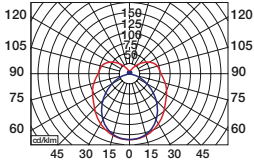

## T-5 Suspended Low Luminance Luminaires for making continuous lines

Through wiring is included for a correct connection in line.

**FUTUR/BR 2x28W**

**FUTUR/OPAL 2x28W**

**FUTUR/SYM 2x28W**

**MOUNTING**

**FUTUR-LINE-F (First)**