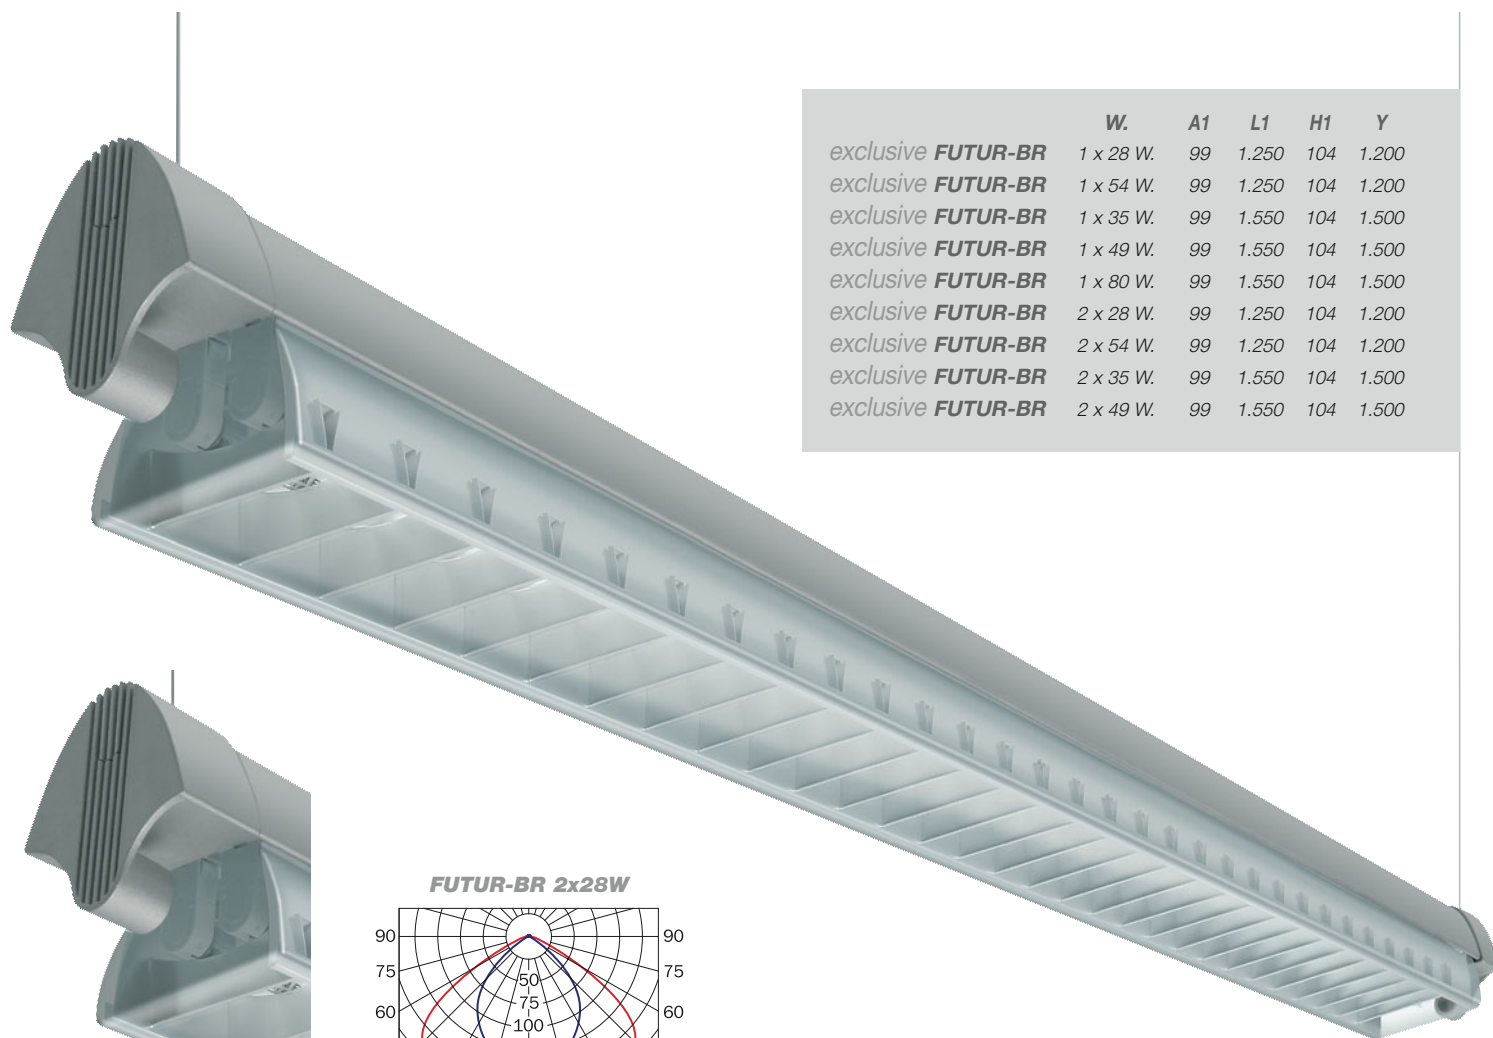

exclusive Range FUTUR-BR

T-5 Suspended Low Luminance Luminaires

Suspended luminaire with Direct light distribution.

Recommended for spaces where a medium luminous intensity is needed, VDT, workspaces halls, etc.

LUMINAIRE HOUSING: Made of extruded aluminium with anticorrosive treatment according to Norm ENEC-10/VDE.

PAINTING: Surface treatment powder coating, painted in grey colour protected.

OPTIC: Double parabolic diffuser, dark-light ($60^\circ < 200 \text{ cd/m}^2$) cat II. Anodized, polished, glare free.

Direct light distribution.
Model FUTUR/BR (bright).
Model FUTUR/MR (mat).

SUSPENSION SYSTEM: In 1250 mm. cable length (included).

CONTINUOUS LINES: See page 30.

	W.	A1	L1	H1	Y
exclusive FUTUR-BR	1 x 28 W.	99	1.250	104	1.200
exclusive FUTUR-BR	1 x 54 W.	99	1.250	104	1.200
exclusive FUTUR-BR	1 x 35 W.	99	1.550	104	1.500
exclusive FUTUR-BR	1 x 49 W.	99	1.550	104	1.500
exclusive FUTUR-BR	1 x 80 W.	99	1.550	104	1.500
exclusive FUTUR-BR	2 x 28 W.	99	1.250	104	1.200
exclusive FUTUR-BR	2 x 54 W.	99	1.250	104	1.200
exclusive FUTUR-BR	2 x 35 W.	99	1.550	104	1.500
exclusive FUTUR-BR	2 x 49 W.	99	1.550	104	1.500