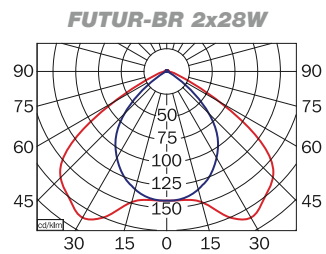

Direct light distribution.
Model FUTUR/BR (bright).
Model FUTUR/MR (mat).

SUSPENSION SYSTEM: In 1250 mm. cable length (included).

CONTINUOUS LINES: See page 30.

	W.	A1	L1	H1	Y
exclusive FUTUR-BR	1 x 28 W.	99	1.250	104	1.200
exclusive FUTUR-BR	1 x 54 W.	99	1.250	104	1.200
exclusive FUTUR-BR	1 x 35 W.	99	1.550	104	1.500
exclusive FUTUR-BR	1 x 49 W.	99	1.550	104	1.500
exclusive FUTUR-BR	1 x 80 W.	99	1.550	104	1.500
exclusive FUTUR-BR	2 x 28 W.	99	1.250	104	1.200
exclusive FUTUR-BR	2 x 54 W.	99	1.250	104	1.200
exclusive FUTUR-BR	2 x 35 W.	99	1.550	104	1.500
exclusive FUTUR-BR	2 x 49 W.	99	1.550	104	1.500