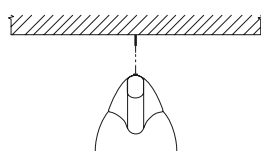

Direct light distribution.
Model FUTUR/BR (bright).
Model FUTUR/MR (mat).

SUSPENSION SYSTEM: In 1250 mm. cable length (included).

CONTINUOUS LINES: See page 30.

	W.	A1	L1	H1	Y
exclusive FUTUR-BR	1 x 28 W.	99	1.250	104	1.200
exclusive FUTUR-BR	1 x 54 W.	99	1.250	104	1.200
exclusive FUTUR-BR	1 x 35 W.	99	1.550	104	1.500
exclusive FUTUR-BR	1 x 49 W.	99	1.550	104	1.500
exclusive FUTUR-BR	1 x 80 W.	99	1.550	104	1.500
exclusive FUTUR-BR	2 x 28 W.	99	1.250	104	1.200
exclusive FUTUR-BR	2 x 54 W.	99	1.250	104	1.200
exclusive FUTUR-BR	2 x 35 W.	99	1.550	104	1.500
exclusive FUTUR-BR	2 x 49 W.	99	1.550	104	1.500