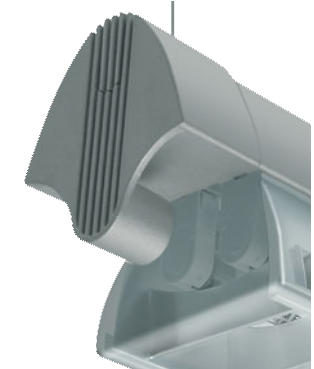

exclusive Range FUTUR-BR

T-5 Suspended Low Luminance Luminaires

Suspended luminaire with Direct light distribution.

Recommended for spaces where a medium luminous intensity is needed, VDT, workspaces halls, etc.

LUMINAIRE HOUSING: Made of extruded aluminium with anticorrosive treatment according to Norm ENEC-10/VDE.

PAINTING: Surface treatment powder coating, painted in grey colour protected.

OPTIC: Double parabolic diffuser, dark-light ($60^\circ < 200 \text{ cd/m}^2$) cat II. Anodized, polished, glare free.

Direct light distribution.
Model FUTUR/BR (bright).
Model FUTUR/MR (mat).

SUSPENSION SYSTEM: In 1250 mm. cable length (included).

CONTINUOUS LINES: See page 30.

	W.	A1	L1	H1	Y
exclusive FUTUR-BR	1 x 28 W.	99	1.250	104	1.200
exclusive FUTUR-BR	1 x 54 W.	99	1.250	104	1.200
exclusive FUTUR-BR	1 x 35 W.	99	1.550	104	1.500
exclusive FUTUR-BR	1 x 49 W.	99	1.550	104	1.500
exclusive FUTUR-BR	1 x 80 W.	99	1.550	104	1.500
exclusive FUTUR-BR	2 x 28 W.	99	1.250	104	1.200
exclusive FUTUR-BR	2 x 54 W.	99	1.250	104	1.200
exclusive FUTUR-BR	2 x 35 W.	99	1.550	104	1.500
exclusive FUTUR-BR	2 x 49 W.	99	1.550	104	1.500