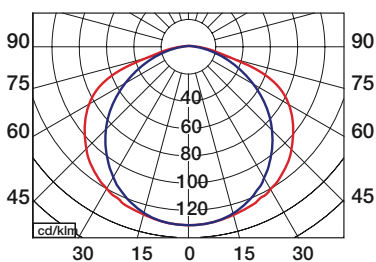

Indirect Luminaires for Compact Lamps for recessed application (suspended ceilings)

LUMINAIRE HOUSING AND PAINTING: Same as LD.

OPTIC: Same as LD. Central slot reflex a very soft light with low intensity.

ACCESORIES: Brackets for mounting on plasterboard ceilings and special frame.

LDX 236 - 2 x 36 W.
LDX 255 - 2 x 55 W.

Dimensions	Ceiling Module	Hole Ceiling
595x595	600x600	575x575

LDX 2x55 W.