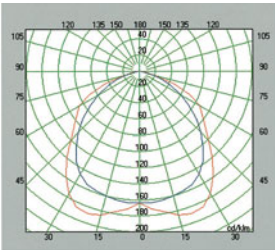

RECESSED DOWNLIGHTS

DEBP

Polycarbonate Bright Reflector.
Frame colour: Steel painted in White.

Glass included in serigraphy standarly (silkscreen), under request matt, transparent.

*DEBP-1x13W-230V.
DEBP-1x18W-230V.
DEBP-1x26W-230V.
DEBP-2x13W-230V.
DEBP-2x18W-230V.
DEBP-2x26W-230V.*

DEBP-226

DENP

Polycarbonate Bright Reflector.
Frame colour: Nickel.
Chrome frame is also available on request.

Glass included in serigraphy standarly (silkscreen), under request matt, transparent.

*DENP-1x13W-230V.
DENP-1x18W-230V.
DENP-1x26W-230V.
DENP-2x13W-230V.
DENP-2x18W-230V.
DENP-2x26W-230V.*