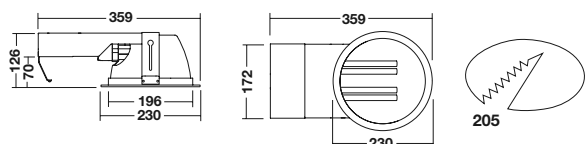

RECESSED DOWNLIGHTS

DF

FACETED REFLECTOR: Same as "D" series only changing reflector design to faceted.

DF-195

- DF-195 - 1x13W - 230V
- DF-195 - 1x18W - 230V
- DF-195 - 1x26W - 230V
- DF-195 - 2x13W - 230V
- DF-195 - 2x18W - 230V
- DF-195 - 2x26W - 230V

DF-230

- DF-230 - 1x32W - 230V - H.F.
- DF-230 - 1x42W - 230V - H.F.
- DF-230 - 2x32W - 230V - H.F.