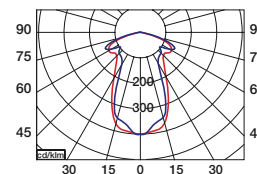

RECESSED DOWNLIGHTS

DF

FACETED REFLECTOR: Same as "D" series only changing reflector design to faceted.

DF-195 2x18 W.

DF-195

- DF-195 - 1x13W - 230V
- DF-195 - 1x18W - 230V
- DF-195 - 1x26W - 230V
- DF-195 - 2x13W - 230V
- DF-195 - 2x18W - 230V
- DF-195 - 2x26W - 230V