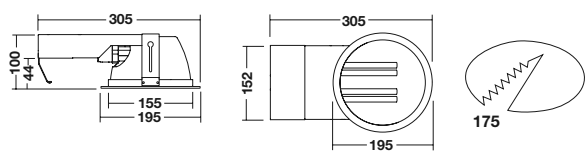

RECESSED DOWNLIGHTS

DF

FACETED REFLECTOR: Same as "D" series only changing reflector design to faceted.

DF-195 2x18 W.

DF-195

- DF-195 - 1x13W - 230V
- DF-195 - 1x18W - 230V
- DF-195 - 1x26W - 230V
- DF-195 - 2x13W - 230V
- DF-195 - 2x18W - 230V
- DF-195 - 2x26W - 230V