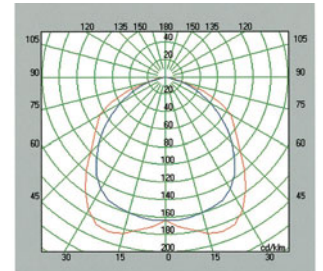

DEB/S-226

DENE/S

- DENE/S-1x13W-230V.
- DENE/S-1x18W-230V.
- DENE/S-1x26W-230V.
- DENE/S-2x13W-230V.
- DENE/S-2x18W-230V.
- DENE/S-2x26W-230V.

Aluminium Bright Reflector.
Body Colour: Black painted.
Glass included.
Options in serigraphy.
matt, transparent.
Reflector: Bright aluminium,
polished and anodized.