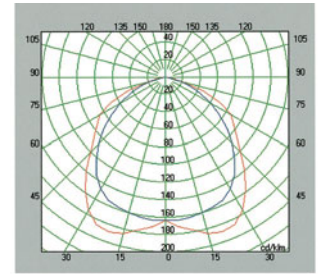

DEB/S-226

DENE/S

DENE/S-1x13W-230V.
DENE/S-1x18W-230V.
DENE/S-1x26W-230V.
DENE/S-2x13W-230V.
DENE/S-2x18W-230V.
DENE/S-2x26W-230V.

Aluminium Bright Reflector.
Body Colour: Black painted.
Glass included.
Options in serigraphy.
matt, transparent.
Reflector: Bright aluminium,
polished and anodized.