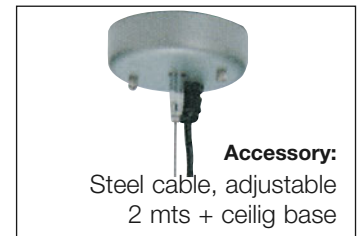

## Low-Bay Industrial Luminaires

- Extruded Aluminium gear box painted in Grey colour high resistance.
- Reflector in 99,80% pure aluminium, oxidized anode-process polished for a high light output.
- Accesories: Transparent glass, heat resistant, shock-proof. Silicone joint included.
- Metal clips for fixing glass.

**ALUMARKET-340/G-12 - 70W. (70W. H.I.T.-CE) + GLASS COVER**  
**ALUMARKET-340/G-12 - 150W. (150W. H.I.T.-CE) + GLASS COVER**  
**Adjustable steel cable 2M. max. + ceiling base**

**ALUMARKET-340 70/150W**