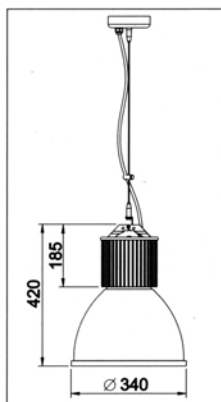

## Low-Bay Industrial Luminaires

- Extruded Aluminium gear box painted in Grey colour high resistance.
- Reflector in 99,80% pure aluminium, oxidized anode-process polished for a high light output.
- Accesories: Transparent glass, heat resistant, shock-proof. Silicone joint included.
- Metal clips for fixing glass.

**ALUMARKET-340/G-12 - 70W. (70W. H.I.T.-CE) + GLASS COVER**  
**ALUMARKET-340/G-12 - 150W. (150W. H.I.T.-CE) + GLASS COVER**  
**Adjustable steel cable 2M. max. + ceiling base**

**ALUMARKET-340 70/150W**