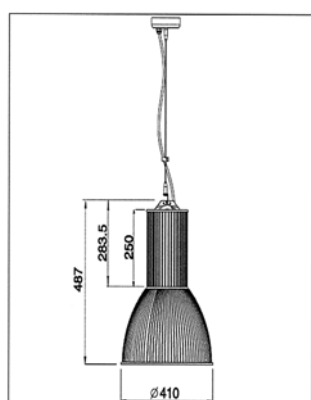

POLYMARKET 410

High-Bay Industrial and Decorative Luminaires

- Extruded Aluminium gear box painted in Grey colour high resistance.
- Reflector in Polycarbonate transparent finishing with internal prisma lines.
- Accesories: Cover with securing ring for lamp protection Transparent + finishing with internal prima lines. Made in Polycarbonate.

POLYMARKET 410 250W

*POLYMARKET-410 - 250 V.M. (250W. V.M.-E)
POLYMARKET-410 - 250 H.P.S. (250W. H.P.S.-E)
POLYMARKET-410 - 250 H.I.T. (250W. H.I.T.-E)*

LAMP INCLUDED

*POLYMARKET-410 - 60 PL-H. (60W. PL-H)
POLYMARKET-410 - 85 PL-H. (85W. PL-H)
POLYMARKET-410 - 120 PL-H. (120W. PL-H)*

Accessories:

Adjustable steel cable, 2 mts. max. + ceiling base

Cover POLYMARKET - 565 (ø 565)