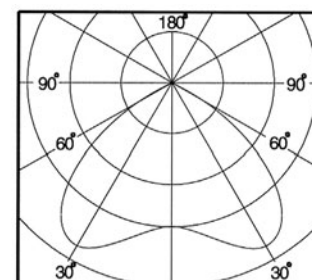

POLYMARKET 410 250W