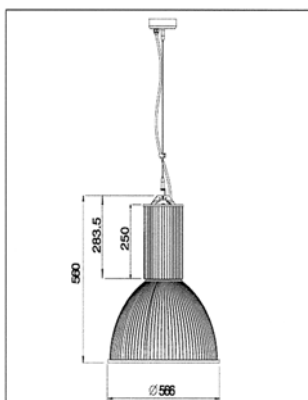

High-Bay Industrial and Decorative Luminaires

- Extruded Aluminium gear box painted in Grey colour high resistance.
- Reflector in Polycarbonate transparent finishing with internal prisma lines.
- Accesories: Cover with securing ring for lamp protection Transparent + finishing with internal prima lines. Made in Polycarbonate.

Accessories:
 Adjustable steel cable, 2 mts. max. + ceiling base
 Cover POLYMARKET-565 (ø 565)

POLYMARKET 565 400W